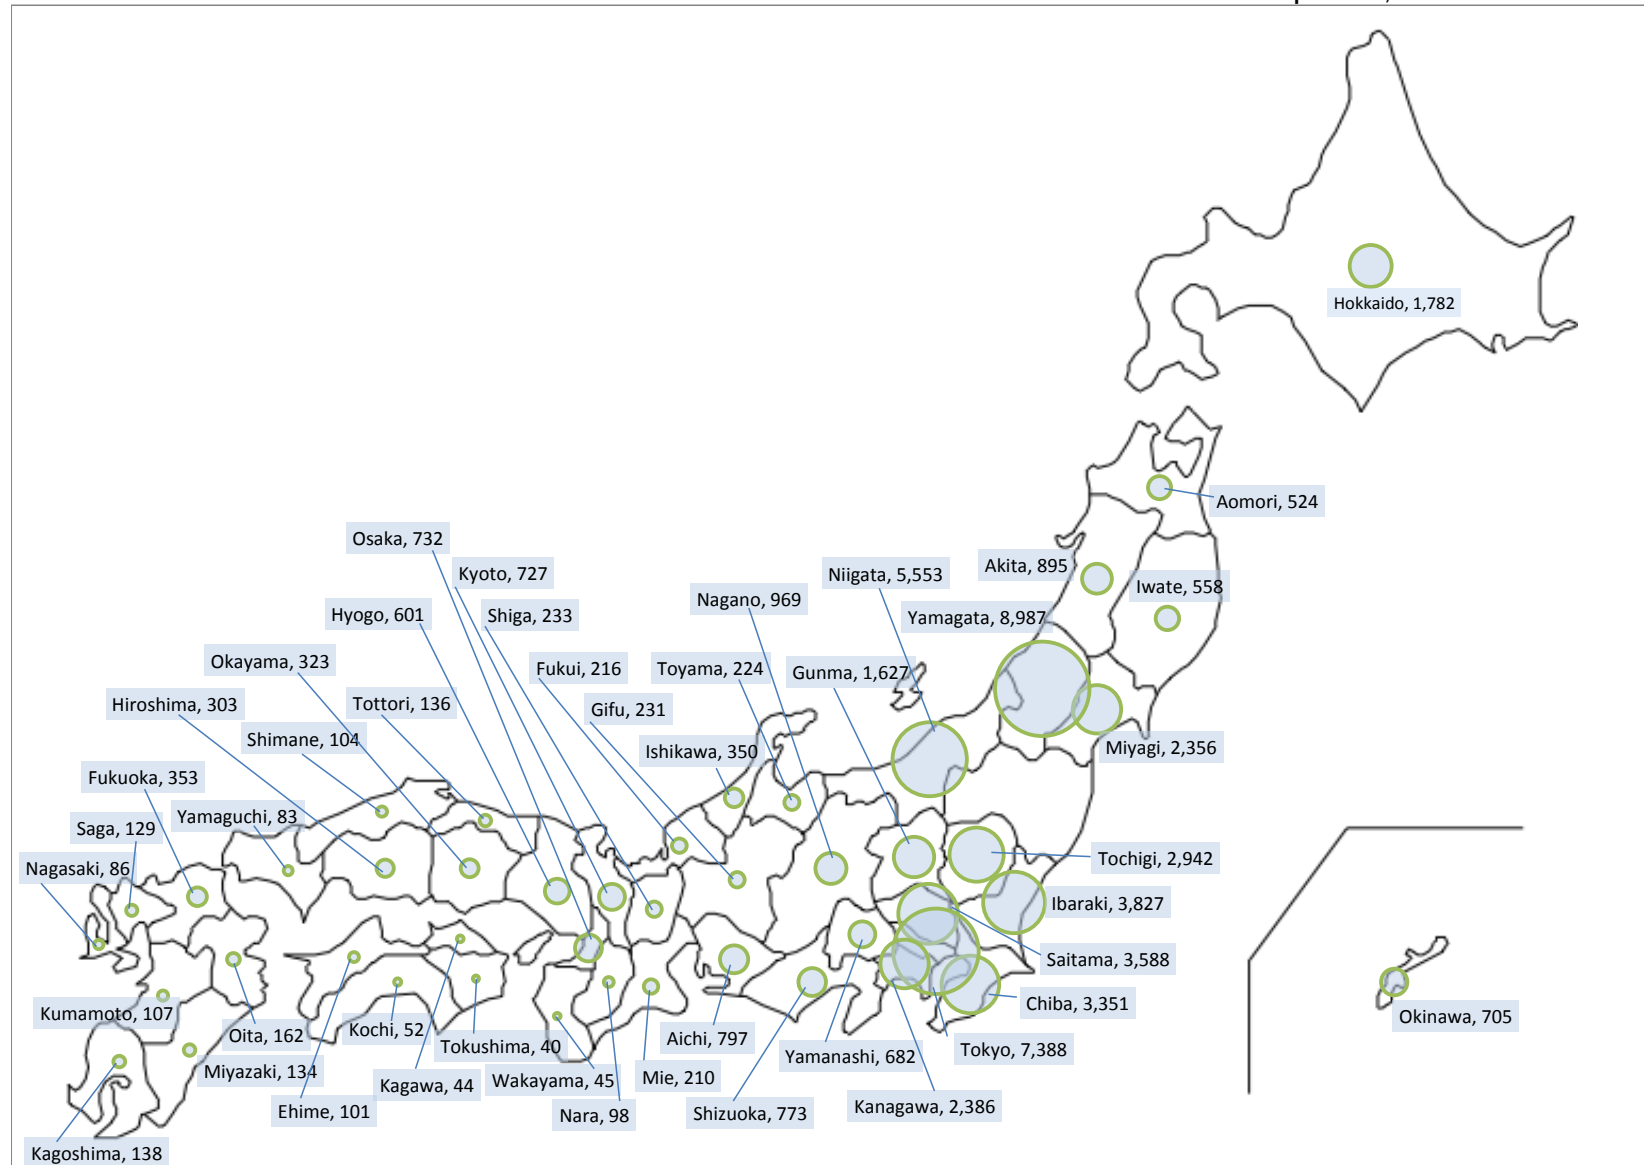

The Number of Evacuees from Fukushima Prefecture to Other Prefectures as of May.17,2013

※Map modified from data provided by Fukushima Prefectural Government, extracted the number of evacuees from Fukushima from the original research data “The number of evacuees caused by earthquake disaster based on the area for refuge” by The Reconstruction Agency

The Number of Evacuees from Fukushima Prefecture to Other Prefectures as of April.15,2013

※Map modified from data provided by Fukushima Prefectural Government, extracted the number of evacuees from Fukushima from the original research data “The number of evacuees caused by earthquake disaster based on the area for refuge” by The Reconstruction Agency

The Number of Evacuees from Fukushima Prefecture to Other Prefectures as of Mar.7,2013

※Map modified from data provided by Fukushima Prefectural Government, extracted the number of evacuees from Fukushima from the original research data “The number of evacuees caused by earthquake disaster based on the area for refuge” by The Reconstruction Agency

The Number of Evacuees from Fukushima Prefecture to Other Prefectures as of Jan.17,2013

※Map modified from data provided by Fukushima Prefectural Government, extracted the number of evacuees from Fukushima from the original research data “The number of evacuees caused by earthquake disaster based on the area for refuge” by The Reconstruction Agency