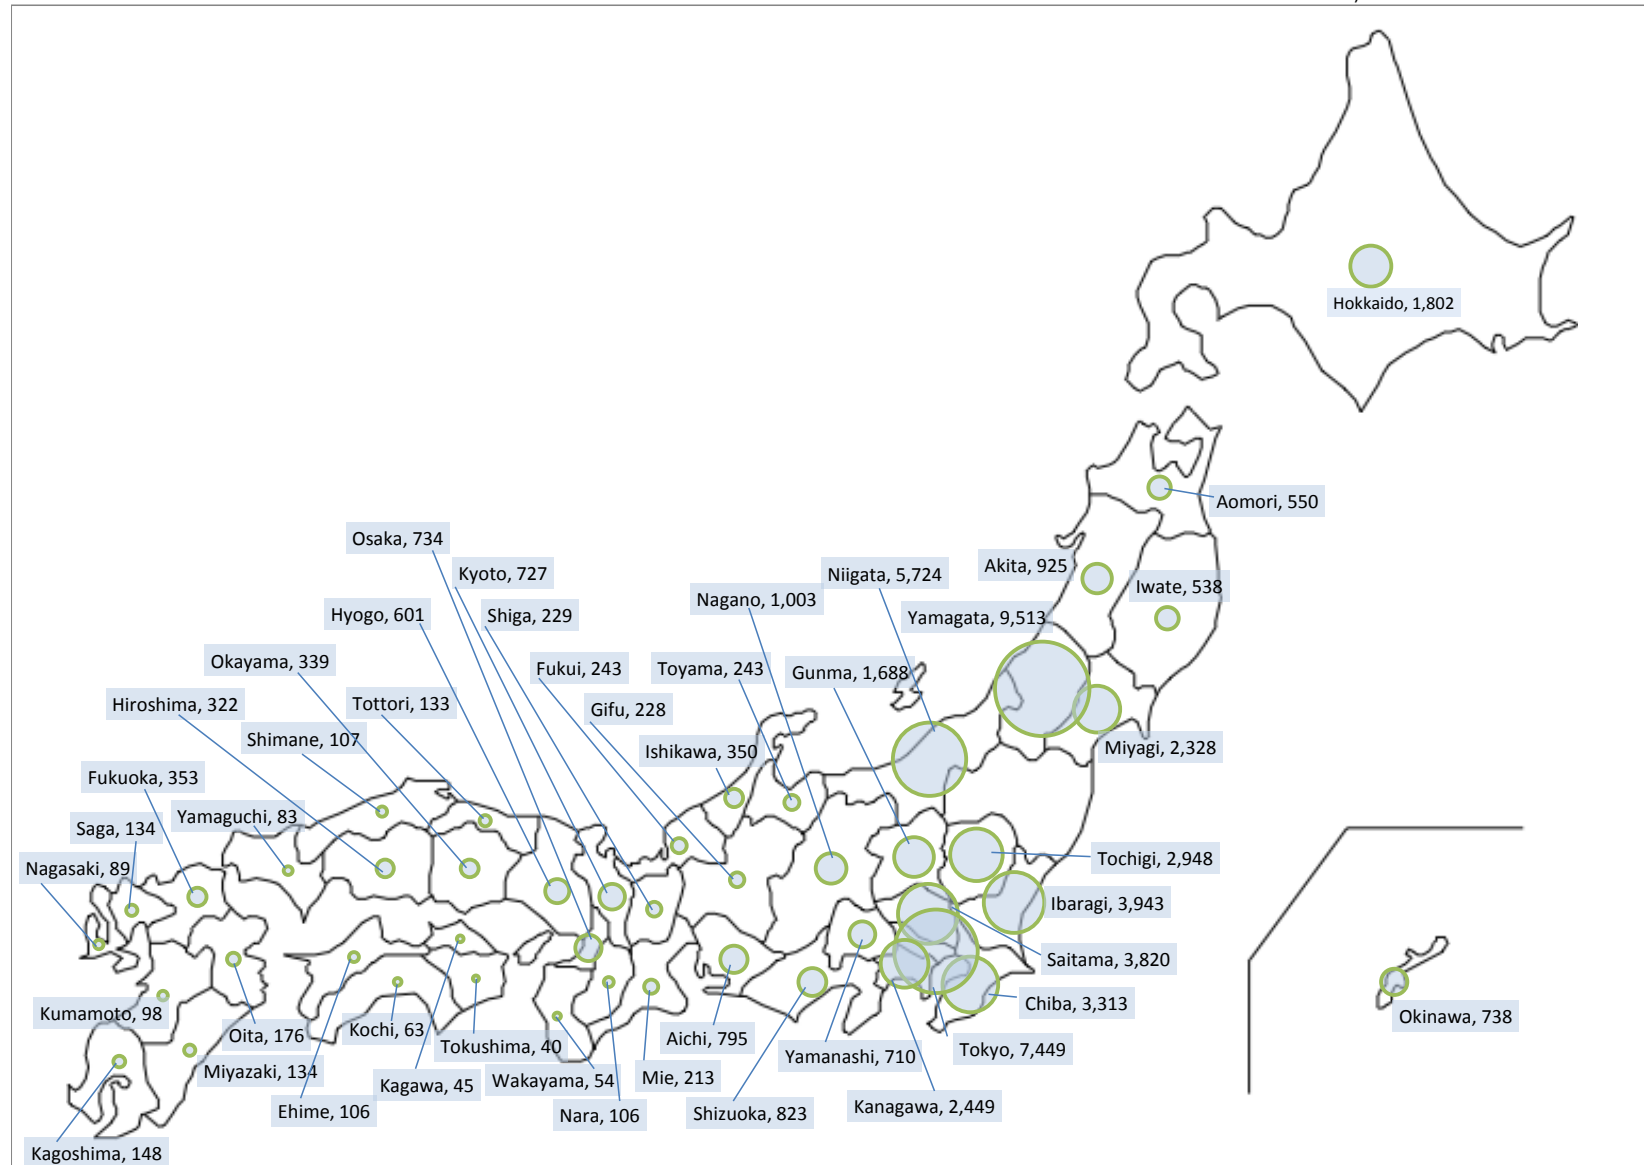

The Number of Evacuees from Fukushima Prefecture to Other Prefectures as of May.17,2013

※Map modified from data provided by Fukushima Prefectural Government, extracted the number of evacuees from Fukushima from the original research data “The number of evacuees caused by earthquake disaster based on the area for refuge” by The Reconstruction Agency

The Number of Evacuees from Fukushima Prefecture to Other Prefectures as of April.15,2013

※Map modified from data provided by Fukushima Prefectural Government, extracted the number of evacuees from Fukushima from the original research data “The number of evacuees caused by earthquake disaster based on the area for refuge” by The Reconstruction Agency

The Number of Evacuees from Fukushima Prefecture to Other Prefectures as of Mar.7,2013

※Map modified from data provided by Fukushima Prefectural Government, extracted the number of evacuees from Fukushima from the original research data “The number of evacuees caused by earthquake disaster based on the area for refuge” by The Reconstruction Agency

The Number of Evacuees from Fukushima Prefecture to Other Prefectures as of Feb.7,2013

※Map modified from data provided by Fukushima Prefectural Government, extracted the number of evacuees from Fukushima from the original research data “The number of evacuees caused by earthquake disaster based on the area for refuge” by The Reconstruction Agency