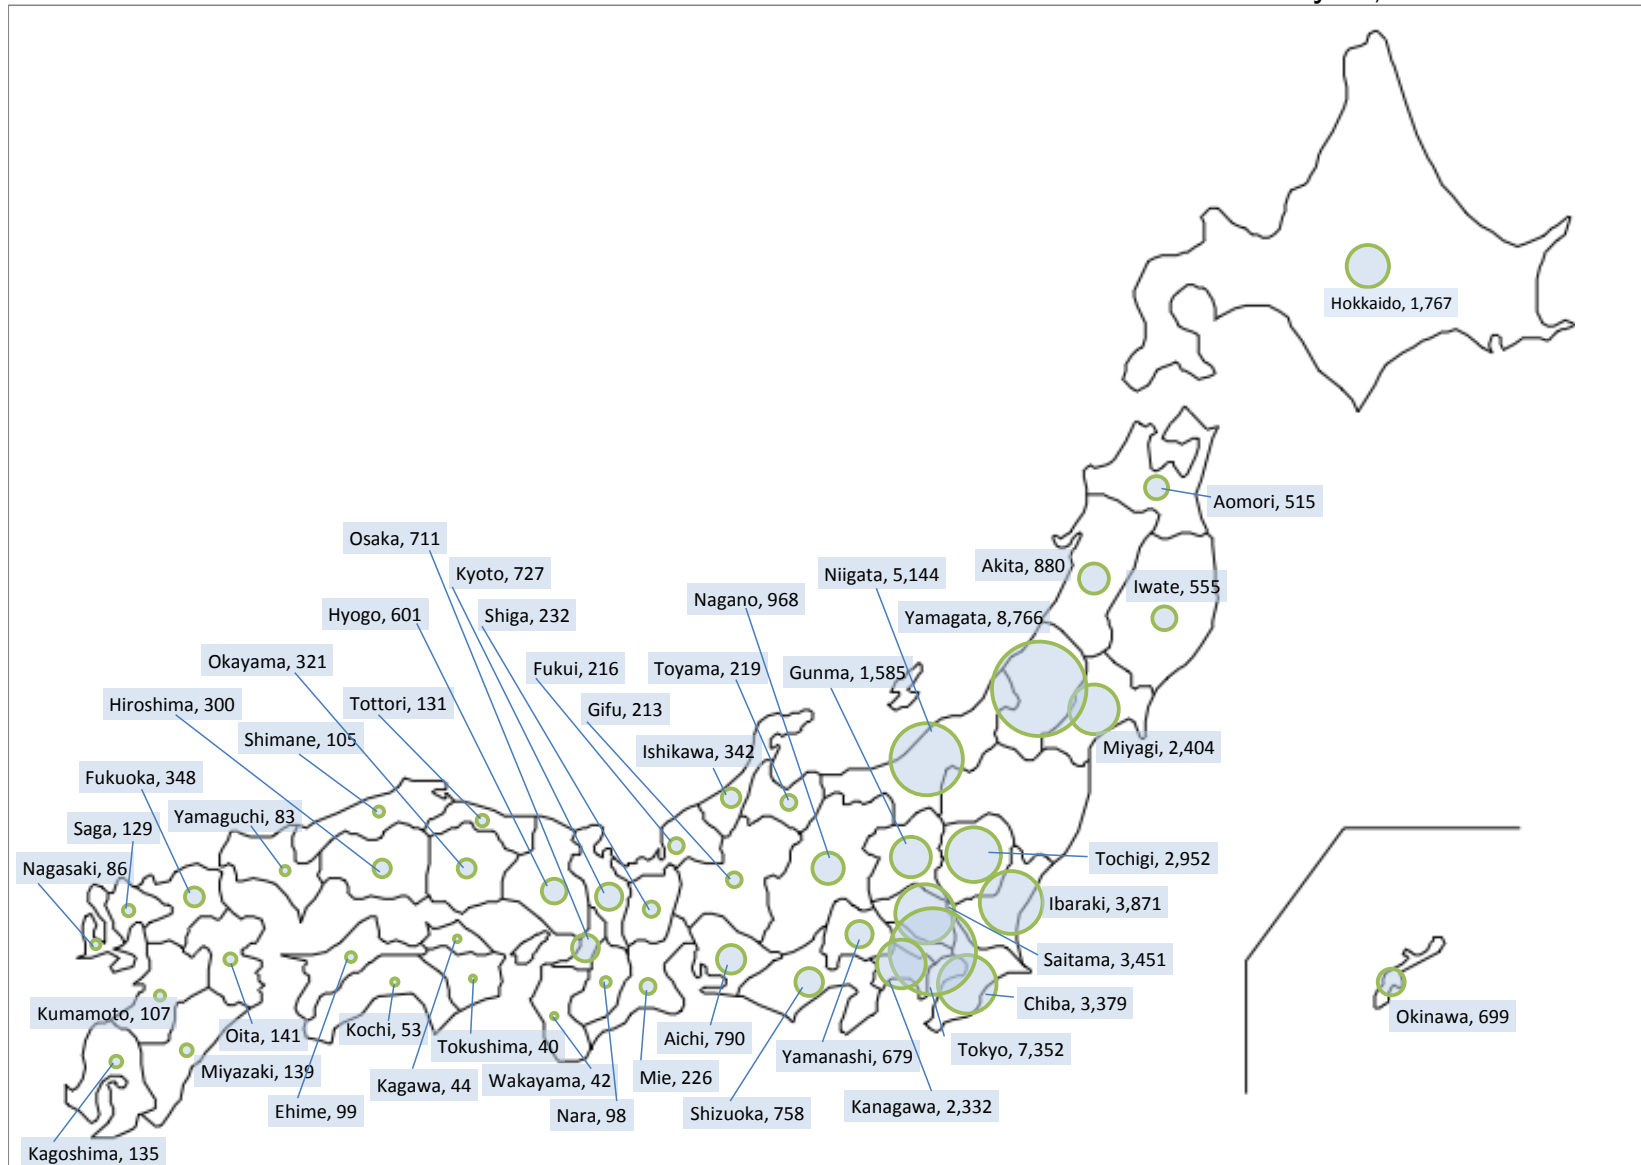

The Number of Evacuees from Fukushima Prefecture to Other Prefectures as of May.17,2013

※Map modified from data provided by Fukushima Prefectural Government, extracted the number of evacuees from Fukushima from the original research data “The number of evacuees caused by earthquake disaster based on the area for refuge” by The Reconstruction Agency

The Number of Evacuees from Fukushima Prefecture to Other Prefectures as of April.15,2013

※Map modified from data provided by Fukushima Prefectural Government, extracted the number of evacuees from Fukushima from the original research data “The number of evacuees caused by earthquake disaster based on the area for refuge” by The Reconstruction Agency

The Number of Evacuees from Fukushima Prefecture to Other Prefectures as of Mar.7,2013

※Map modified from data provided by Fukushima Prefectural Government, extracted the number of evacuees from Fukushima from the original research data “The number of evacuees caused by earthquake disaster based on the area for refuge” by The Reconstruction Agency

The Number of Evacuees from Fukushima Prefecture to Other Prefectures as of July.5,2012

※Map modified from data provided by Fukushima Prefectural Government, extracted the number of evacuees from Fukushima from the original research data “The number of evacuees caused by earthquake disaster based on the area for refuge” by The Reconstruction Agency