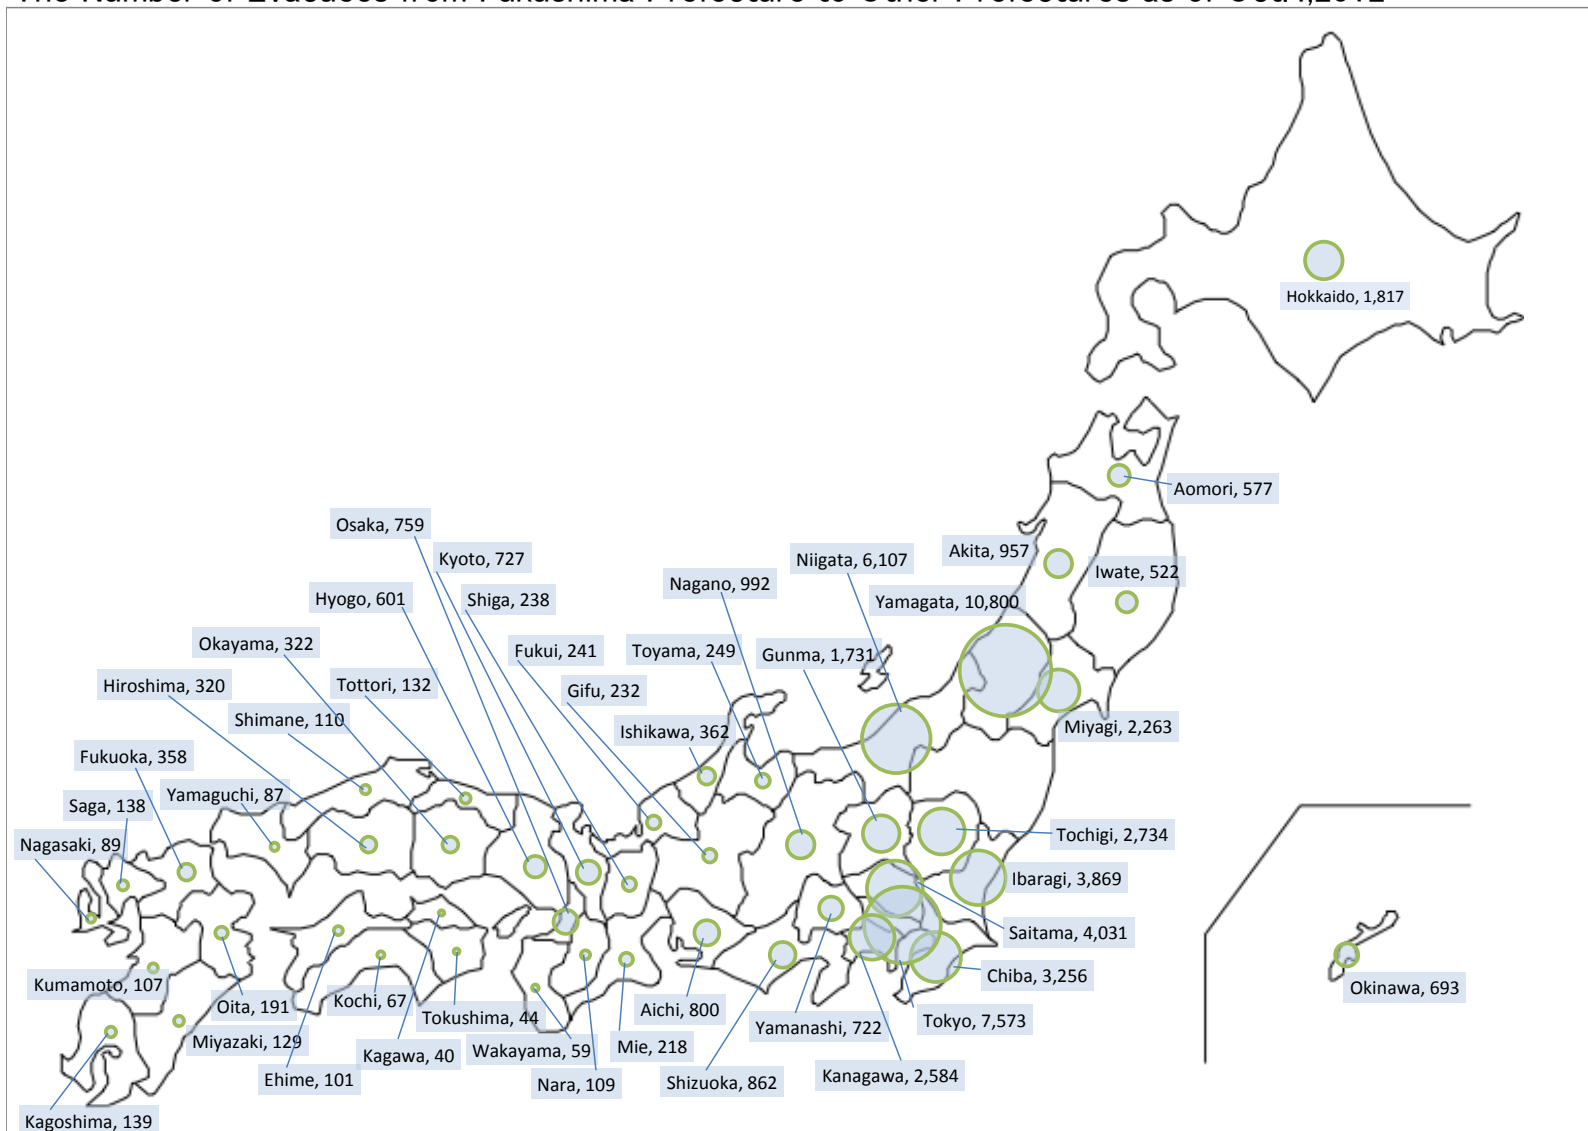

The Number of Evacuees from Fukushima Prefecture to Other Prefectures as of Mar.7,2013

※Map modified from data provided by Fukushima Prefectural Government, extracted the number of evacuees from Fukushima from the original research data “The number of evacuees caused by earthquake disaster based on the area for refuge” by The Reconstruction Agency

The Number of Evacuees from Fukushima Prefecture to Other Prefectures as of Dec.6,2012

※Map modified from data provided by Fukushima Prefectural Government, extracted the number of evacuees from Fukushima from the original research data “The number of evacuees caused by earthquake disaster based on the area for refuge” by The Reconstruction Agency

The Number of Evacuees from Fukushima Prefecture to Other Prefectures as of Nov.1,2012

※Map modified from data provided by Fukushima Prefectural Government, extracted the number of evacuees from Fukushima from the original research data “The number of evacuees caused by earthquake disaster based on the area for refuge” by The Reconstruction Agency

The Number of Evacuees from Fukushima Prefecture to Other Prefectures as of Oct.4,2012

※Map modified from data provided by Fukushima Prefectural Government, extracted the number of evacuees from Fukushima from the original research data “The number of evacuees caused by earthquake disaster based on the area for refuge” by The Reconstruction Agency