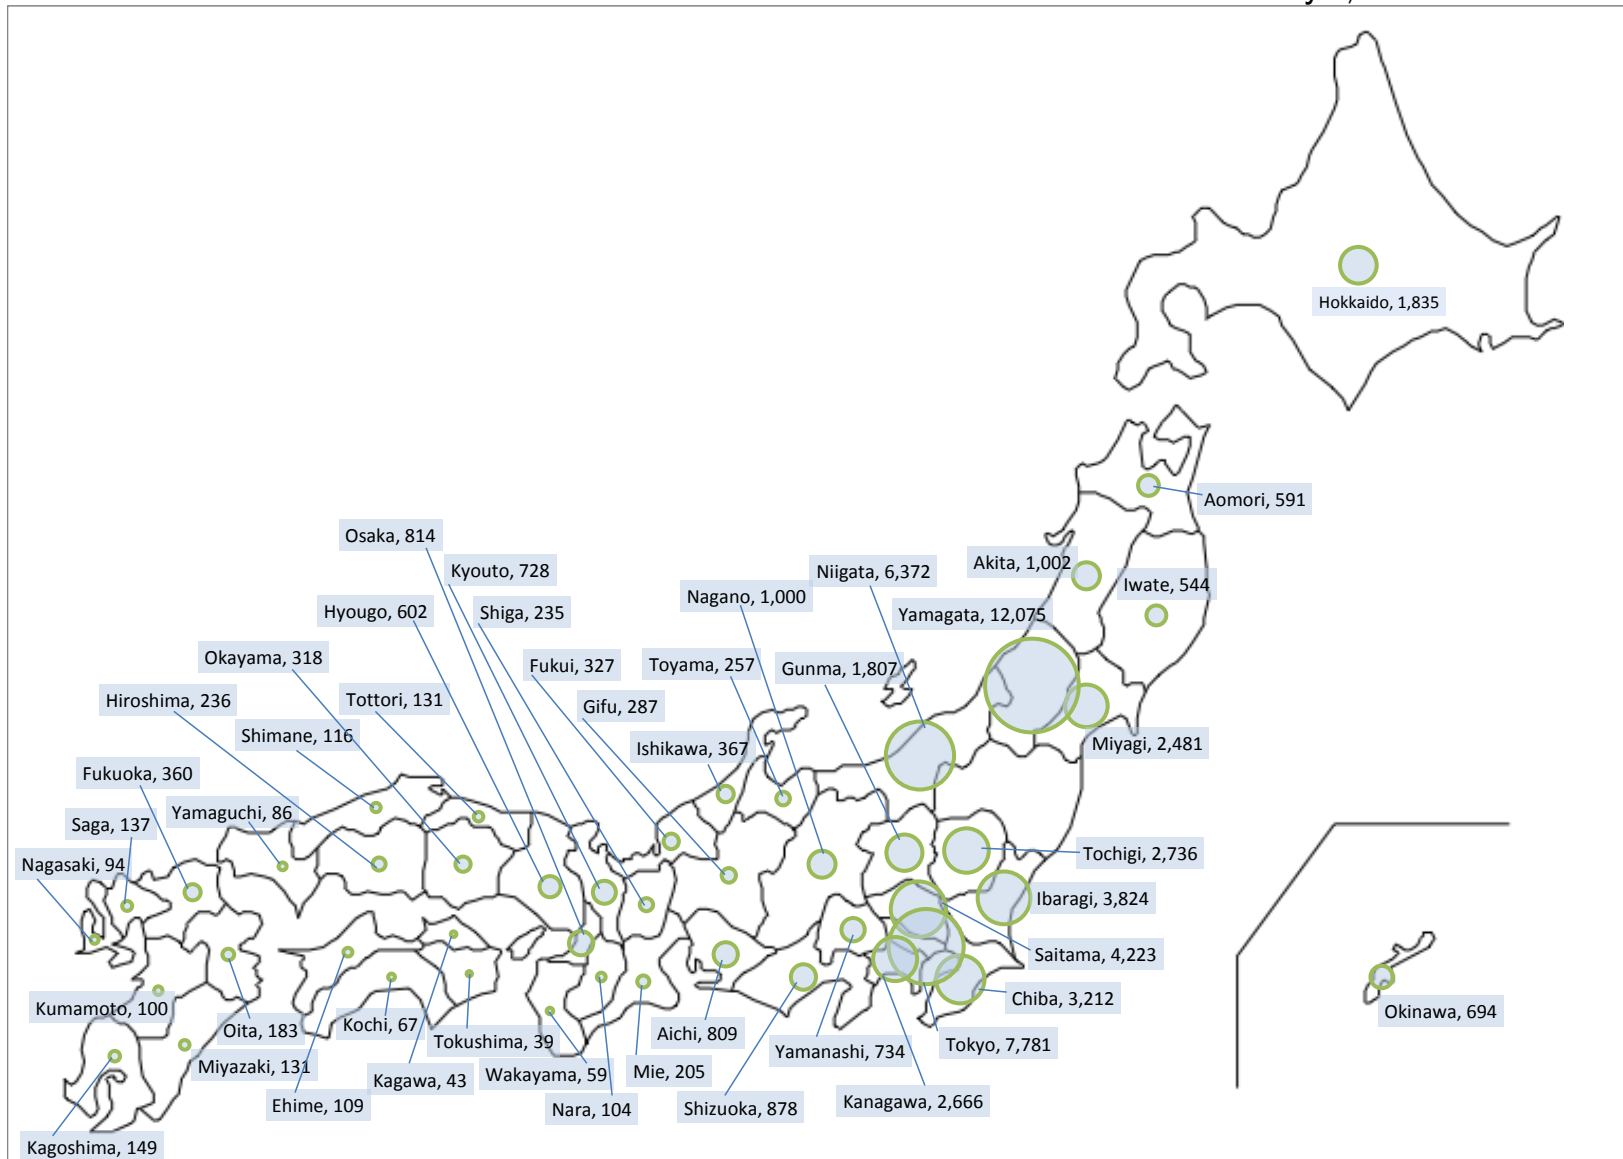

The Number of Evacuees from Fukushima Prefecture to Other Prefectures as of July.5,2012

※Map modified from data provided by Fukushima Prefectural Government, extracted the number of evacuees from Fukushima from the original research data “The number of evacuees caused by earthquake disaster based on the area for refuge” by The Reconstruction Agency