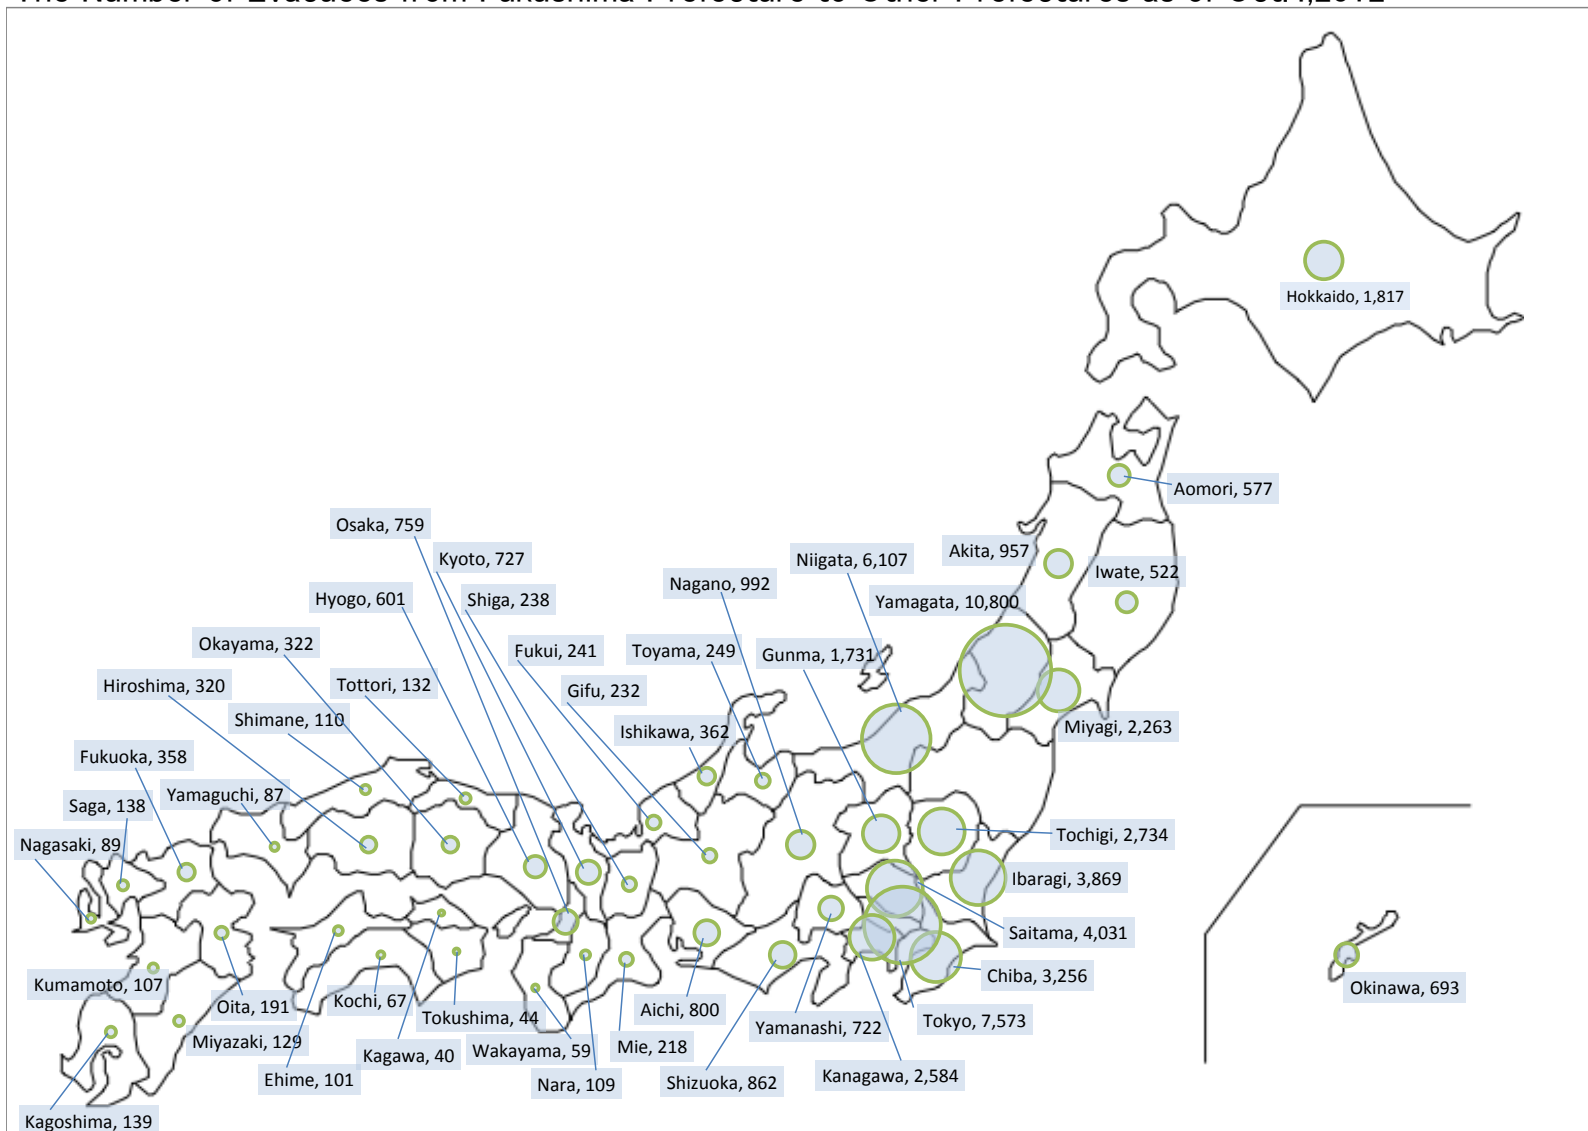

The Number of Evacuees from Fukushima Prefecture to Other Prefectures as of Oct.4,2012

※Map modified from data provided by Fukushima Prefectural Government, extracted the number of evacuees from Fukushima from the original research data “The number of evacuees caused by earthquake disaster based on the area for refuge” by The Reconstruction Agency