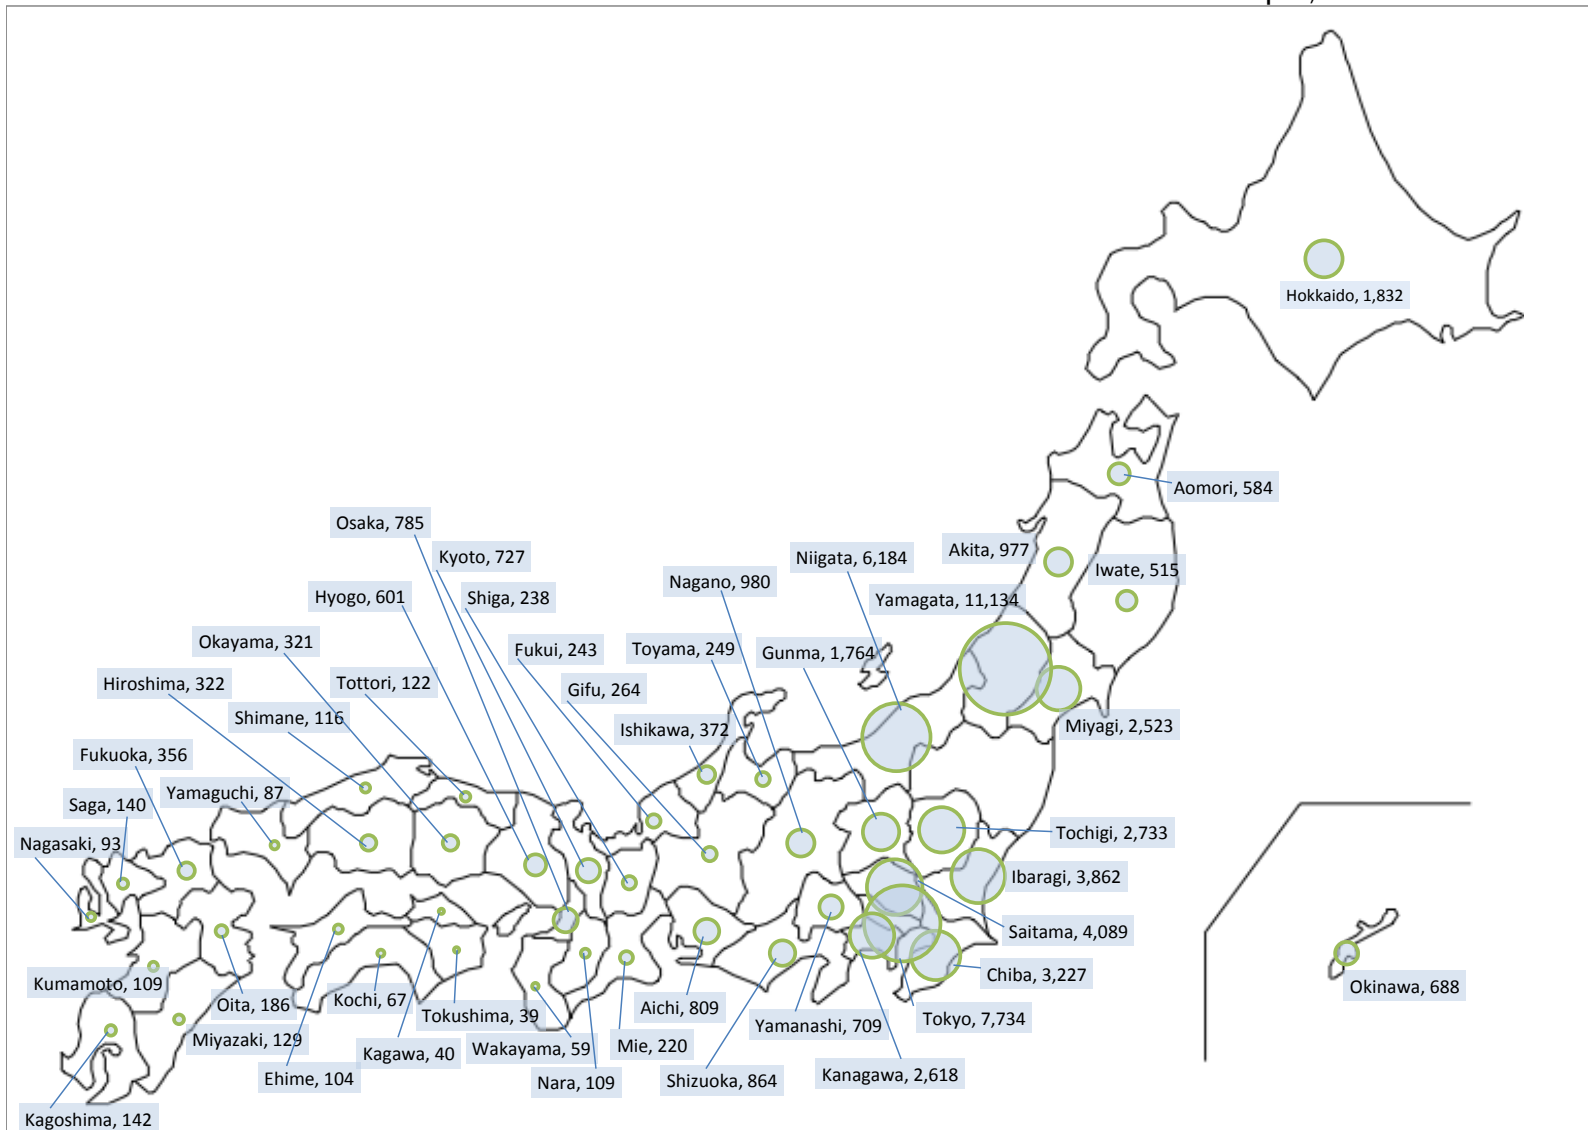

The Number of Evacuees from Fukushima Prefecture to Other Prefectures as of Sep.6,2012

※Map modified from data provided by Fukushima Prefectural Government, extracted the number of evacuees from Fukushima from the original research data “The number of evacuees caused by earthquake disaster based on the area for refuge” by The Reconstruction Agency