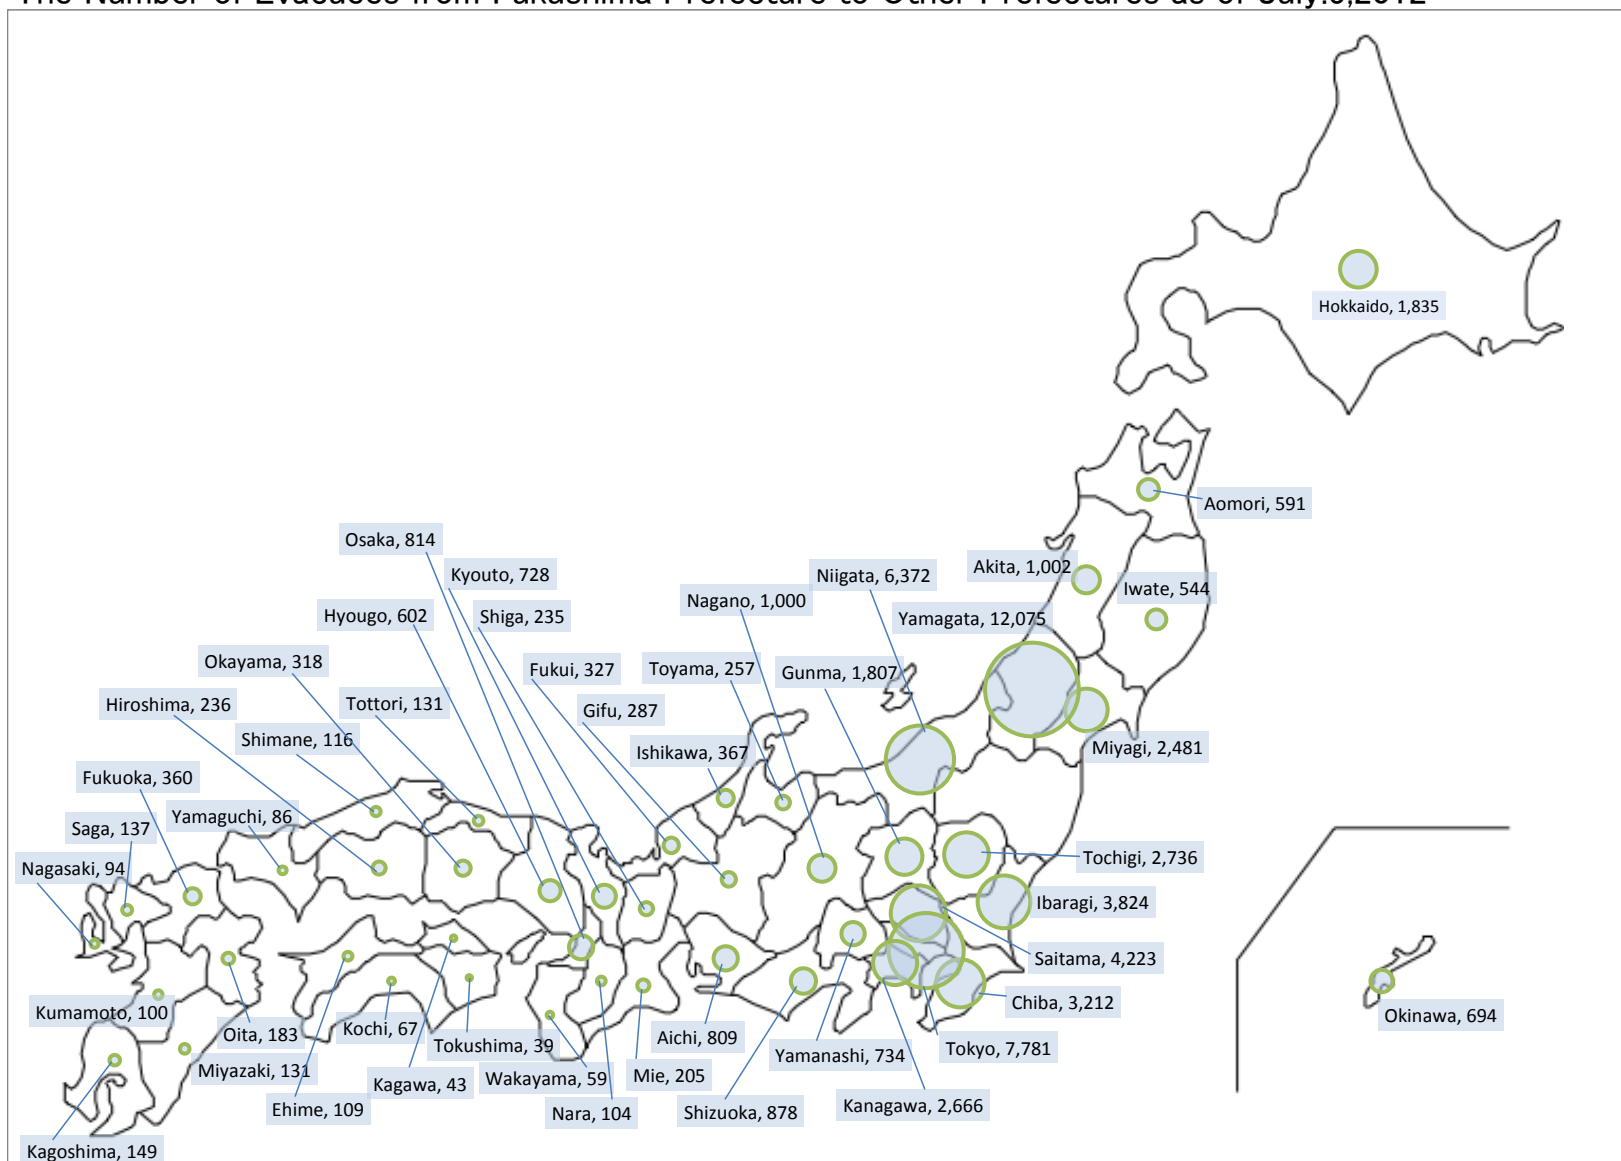

The Number of Evacuees from Fukushima Prefecture to Other Prefectures as of July.5,2012

※Map modified from data provided by Fukushima Prefectural Government, extracted the number of evacuees from Fukushima from the original research data “The number of evacuees caused by earthquake disaster based on the area for refuge” by The Reconstruction Agency