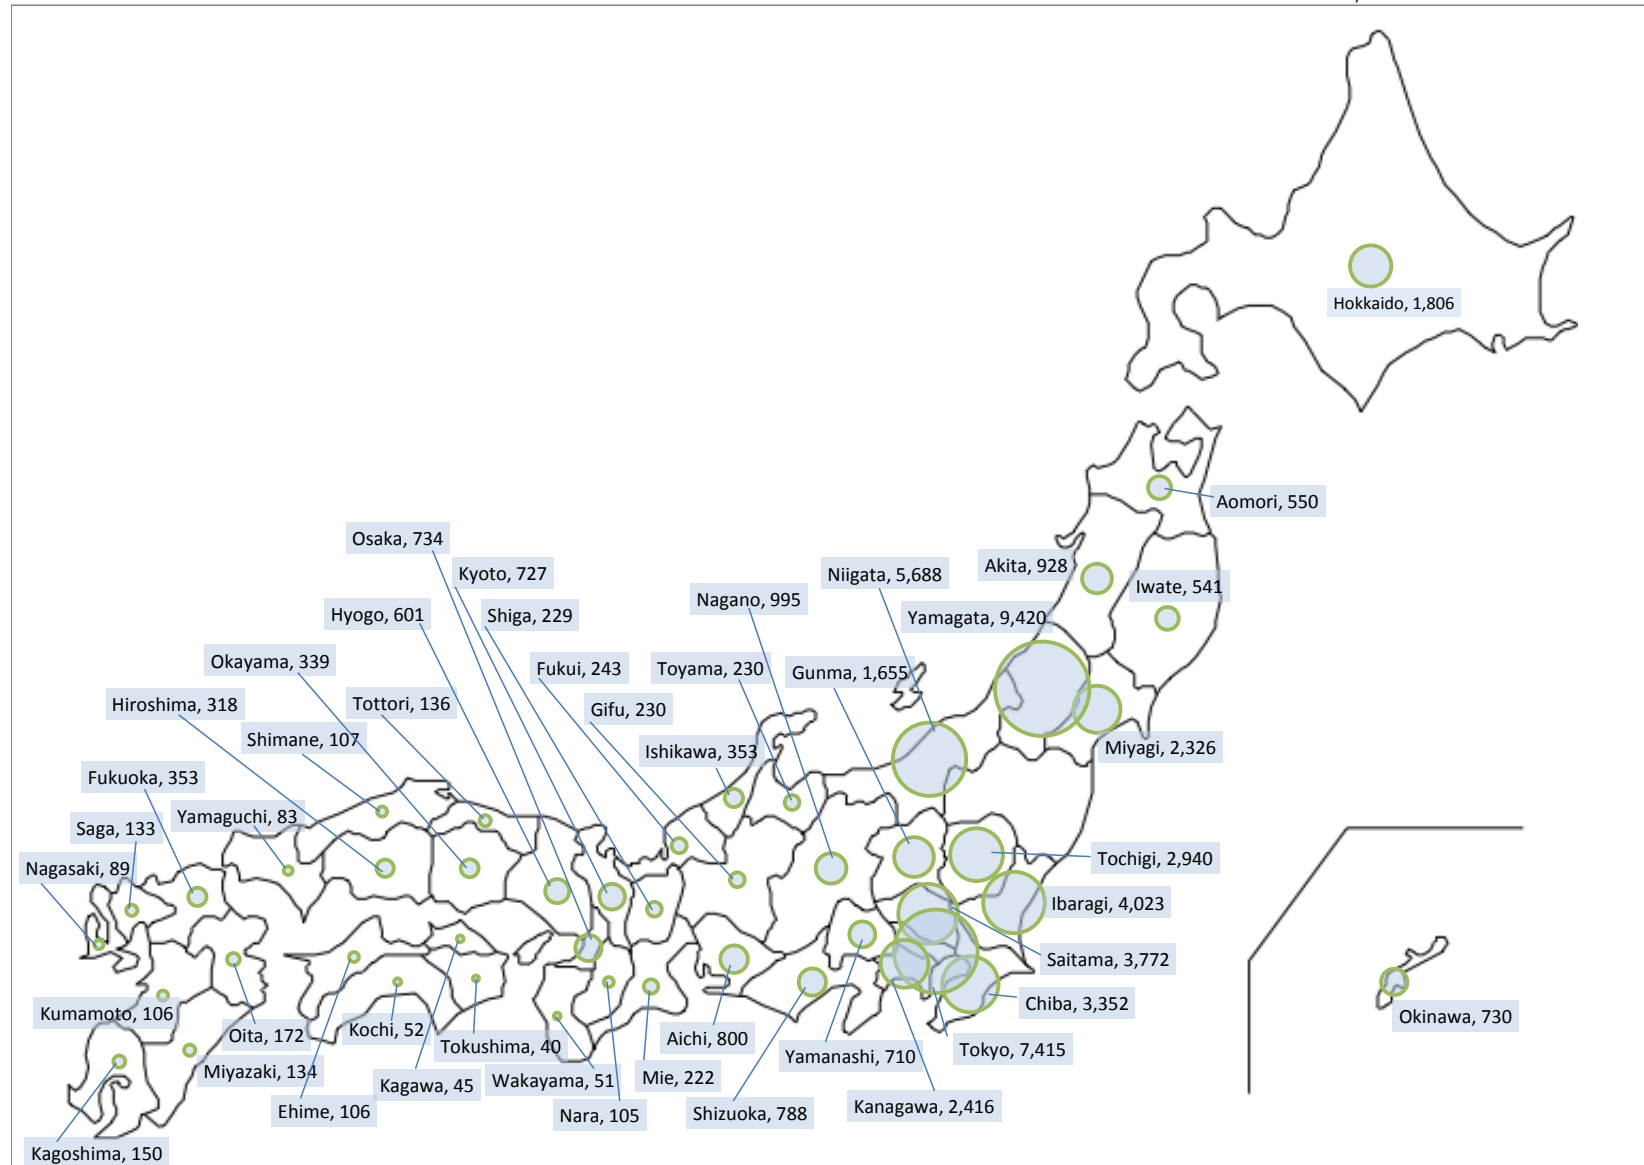

The Number of Evacuees from Fukushima Prefecture to Other Prefectures as of May.17,2013

※Map modified from data provided by Fukushima Prefectural Government, extracted the number of evacuees from Fukushima from the original research data “The number of evacuees caused by earthquake disaster based on the area for refuge” by The Reconstruction Agency

The Number of Evacuees from Fukushima Prefecture to Other Prefectures as of April.15,2013

※Map modified from data provided by Fukushima Prefectural Government, extracted the number of evacuees from Fukushima from the original research data “The number of evacuees caused by earthquake disaster based on the area for refuge” by The Reconstruction Agency

The Number of Evacuees from Fukushima Prefecture to Other Prefectures as of Mar.7,2013

※Map modified from data provided by Fukushima Prefectural Government, extracted the number of evacuees from Fukushima from the original research data “The number of evacuees caused by earthquake disaster based on the area for refuge” by The Reconstruction Agency

The Number of Evacuees from Fukushima Prefecture to Other Prefectures as of Feb.7,2013

※Map modified from data provided by Fukushima Prefectural Government, extracted the number of evacuees from Fukushima from the original research data “The number of evacuees caused by earthquake disaster based on the area for refuge” by The Reconstruction Agency