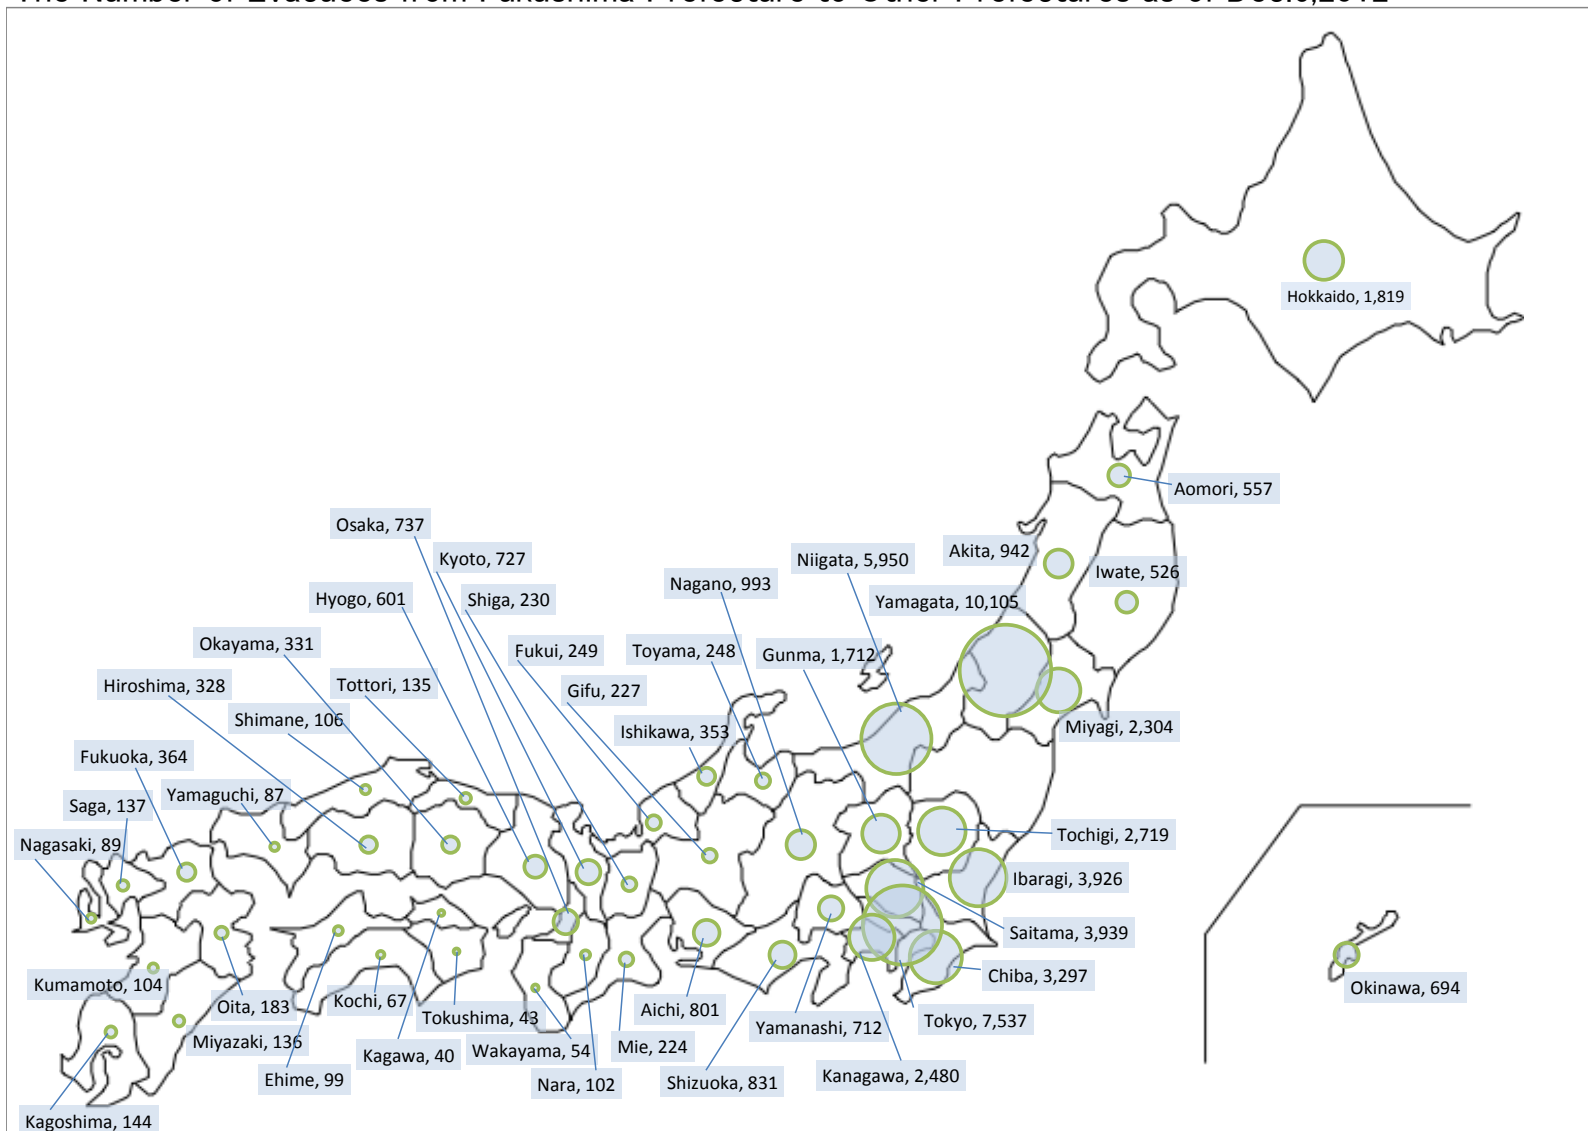

The Number of Evacuees from Fukushima Prefecture to Other Prefectures as of Dec.6,2012

※Map modified from data provided by Fukushima Prefectural Government, extracted the number of evacuees from Fukushima from the original research data “The number of evacuees caused by earthquake disaster based on the area for refuge” by The Reconstruction Agency