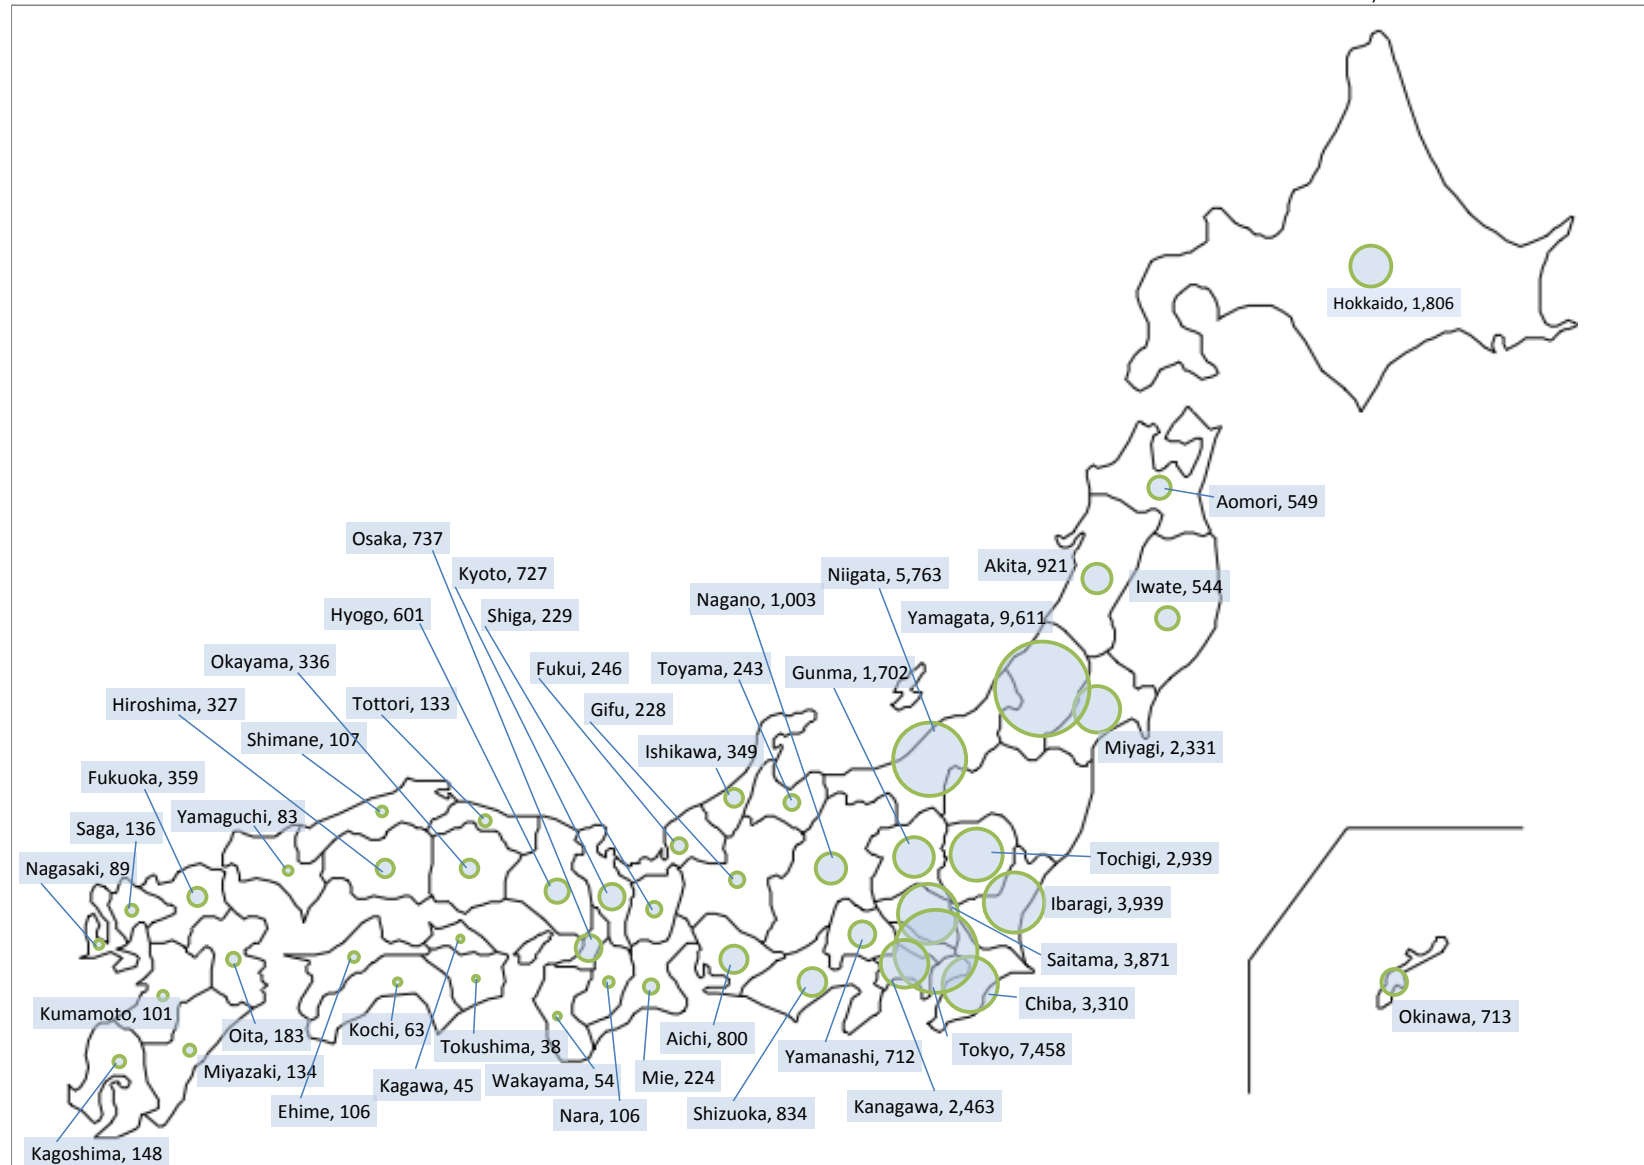

The Number of Evacuees from Fukushima Prefecture to Other Prefectures as of Jan.17,2013

※Map modified from data provided by Fukushima Prefectural Government, extracted the number of evacuees from Fukushima from the original research data “The number of evacuees caused by earthquake disaster based on the area for refuge” by The Reconstruction Agency