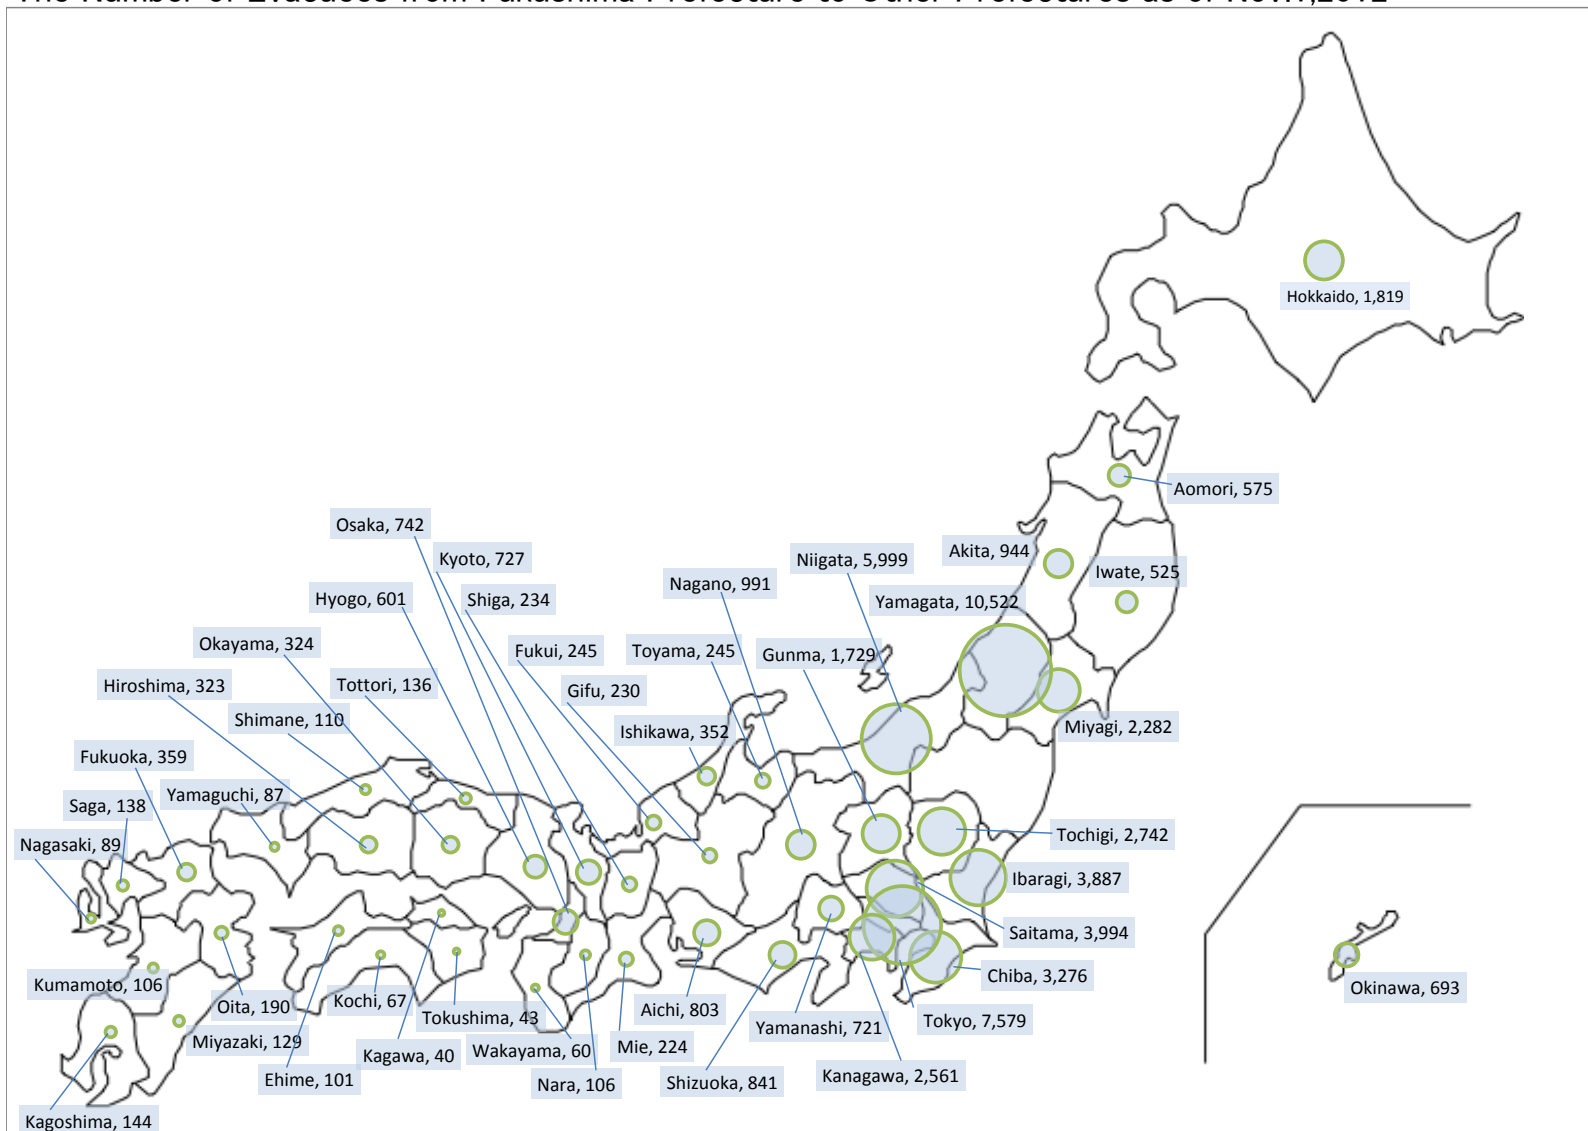

The Number of Evacuees from Fukushima Prefecture to Other Prefectures as of Nov.1,2012

※Map modified from data provided by Fukushima Prefectural Government, extracted the number of evacuees from Fukushima from the original research data “The number of evacuees caused by earthquake disaster based on the area for refuge” by The Reconstruction Agency