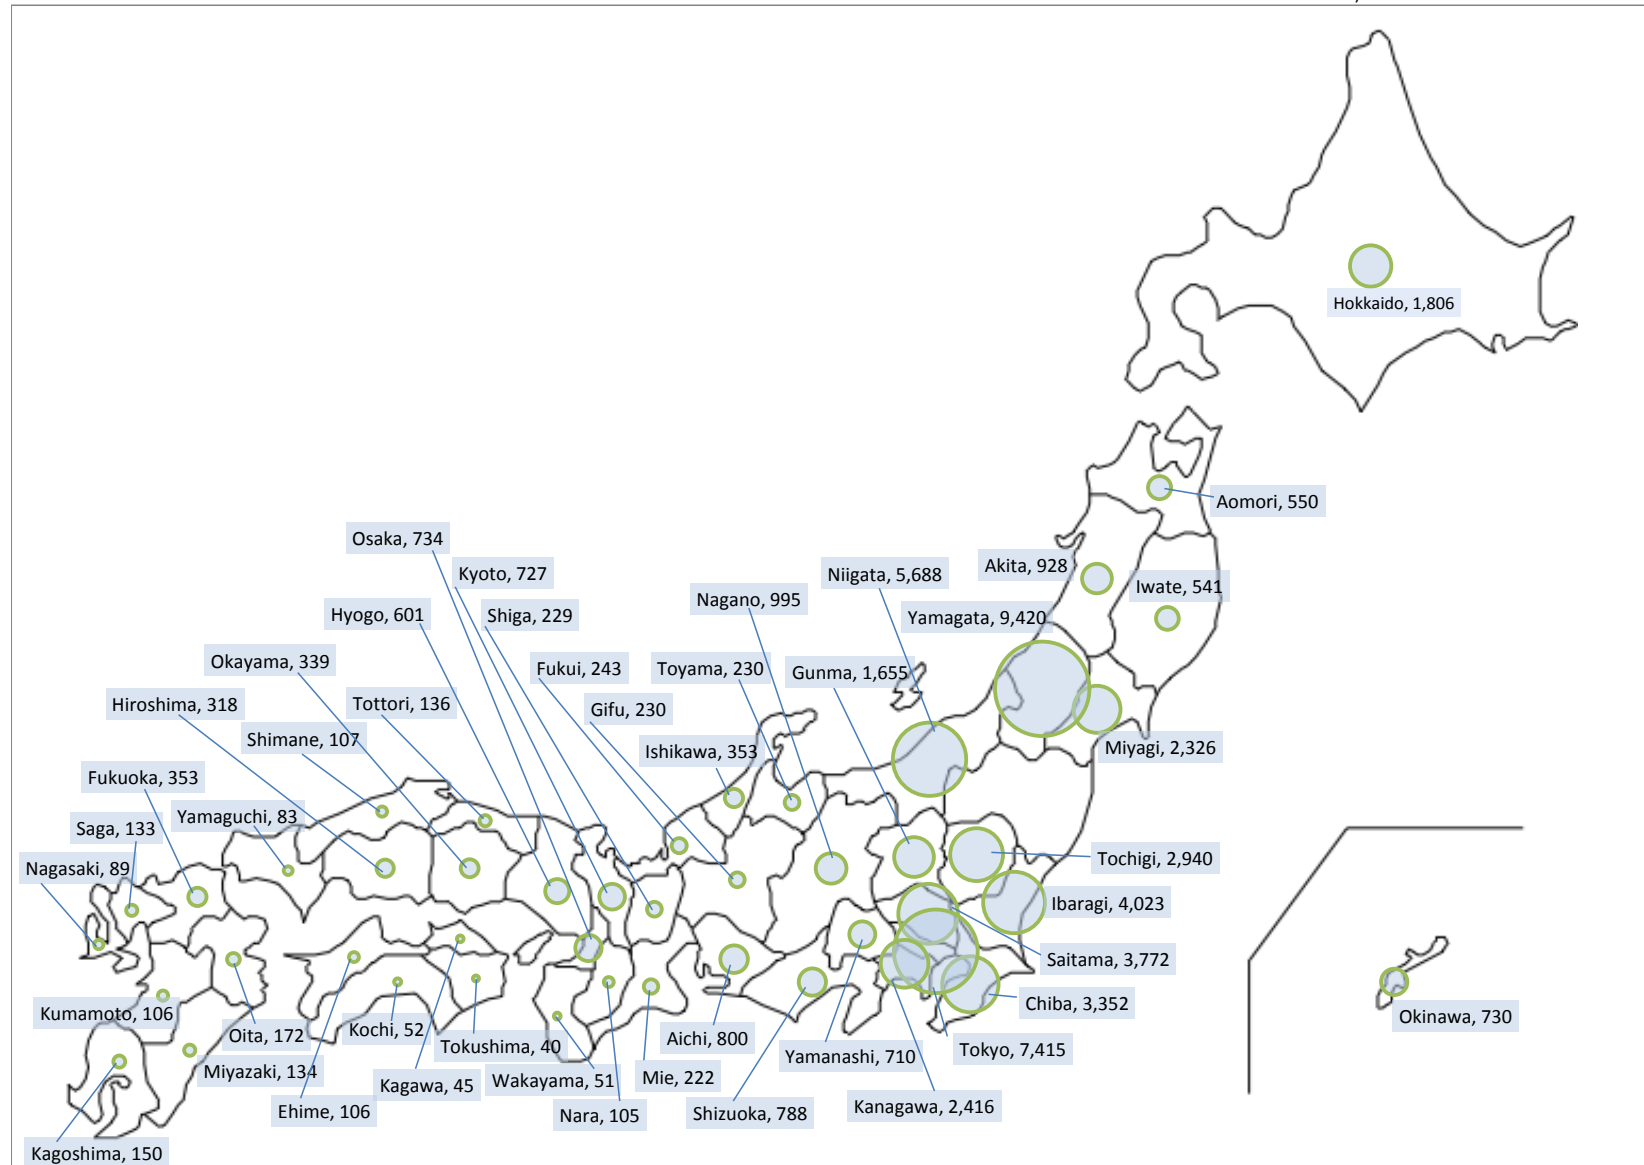

The Number of Evacuees from Fukushima Prefecture to Other Prefectures as of Mar.7,2013

※Map modified from data provided by Fukushima Prefectural Government, extracted the number of evacuees from Fukushima from the original research data “The number of evacuees caused by earthquake disaster based on the area for refuge” by The Reconstruction Agency

The Number of Evacuees from Fukushima Prefecture to Other Prefectures as of Dec.6,2012

※Map modified from data provided by Fukushima Prefectural Government, extracted the number of evacuees from Fukushima from the original research data “The number of evacuees caused by earthquake disaster based on the area for refuge” by The Reconstruction Agency

The Number of Evacuees from Fukushima Prefecture to Other Prefectures as of Nov.1,2012

※Map modified from data provided by Fukushima Prefectural Government, extracted the number of evacuees from Fukushima from the original research data “The number of evacuees caused by earthquake disaster based on the area for refuge” by The Reconstruction Agency

The Number of Evacuees from Fukushima Prefecture to Other Prefectures as of Oct.4,2012

※Map modified from data provided by Fukushima Prefectural Government, extracted the number of evacuees from Fukushima from the original research data “The number of evacuees caused by earthquake disaster based on the area for refuge” by The Reconstruction Agency