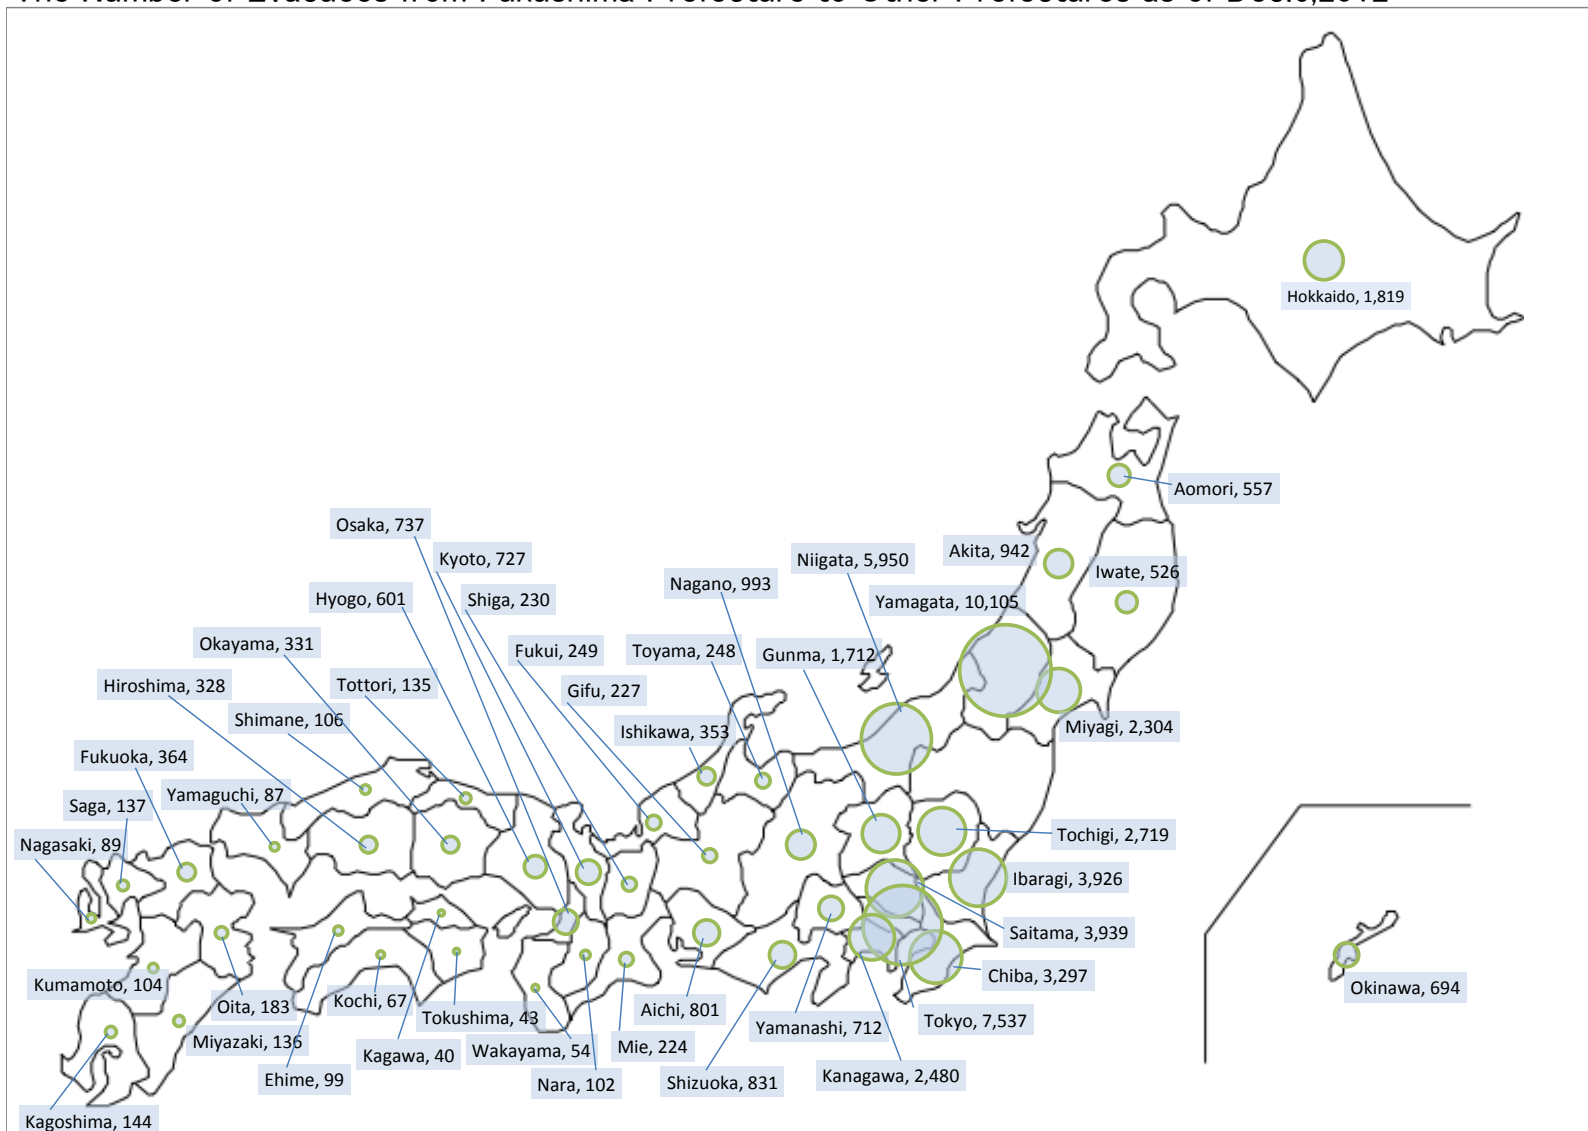

The Number of Evacuees from Fukushima Prefecture to Other Prefectures as of Mar.7,2013

※Map modified from data provided by Fukushima Prefectural Government, extracted the number of evacuees from Fukushima from the original research data “The number of evacuees caused by earthquake disaster based on the area for refuge” by The Reconstruction Agency

The Number of Evacuees from Fukushima Prefecture to Other Prefectures as of Dec.6,2012

※Map modified from data provided by Fukushima Prefectural Government, extracted the number of evacuees from Fukushima from the original research data “The number of evacuees caused by earthquake disaster based on the area for refuge” by The Reconstruction Agency

The Number of Evacuees from Fukushima Prefecture to Other Prefectures as of Nov.1,2012

※Map modified from data provided by Fukushima Prefectural Government, extracted the number of evacuees from Fukushima from the original research data “The number of evacuees caused by earthquake disaster based on the area for refuge” by The Reconstruction Agency

The Number of Evacuees from Fukushima Prefecture to Other Prefectures as of Oct.4,2012

※Map modified from data provided by Fukushima Prefectural Government, extracted the number of evacuees from Fukushima from the original research data “The number of evacuees caused by earthquake disaster based on the area for refuge” by The Reconstruction Agency