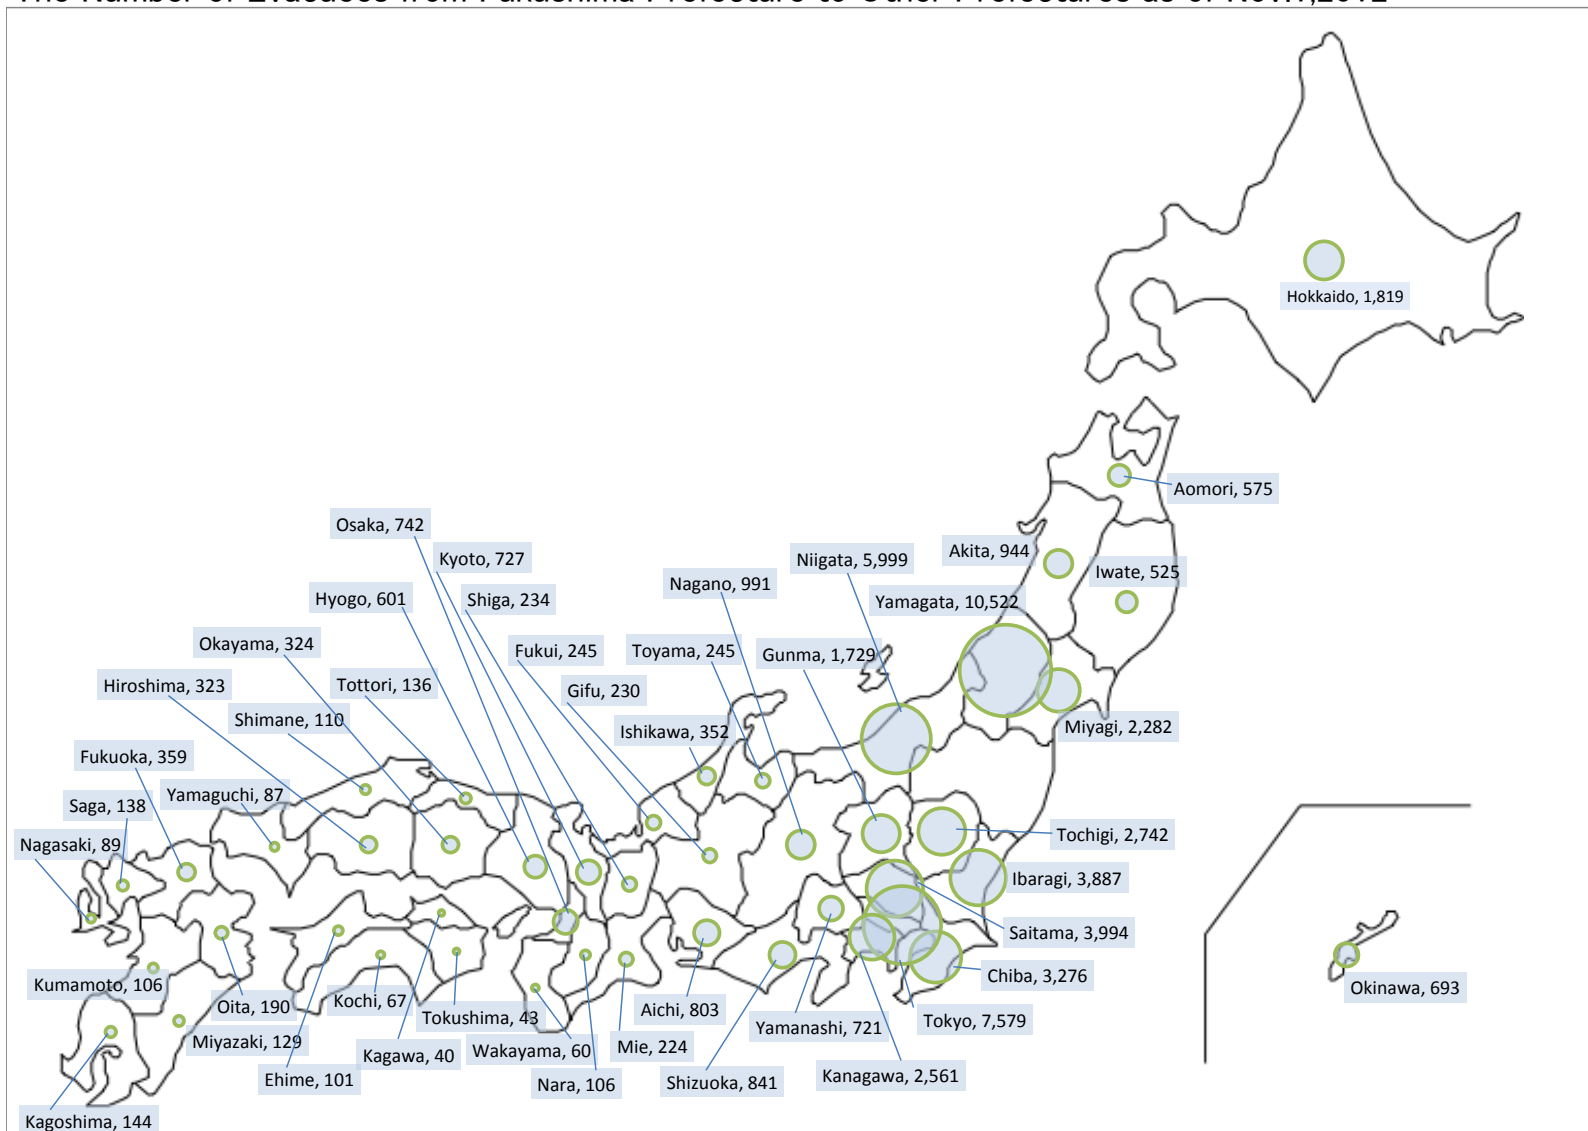

The Number of Evacuees from Fukushima Prefecture to Other Prefectures as of Mar.7,2013

※Map modified from data provided by Fukushima Prefectural Government, extracted the number of evacuees from Fukushima from the original research data “The number of evacuees caused by earthquake disaster based on the area for refuge” by The Reconstruction Agency

The Number of Evacuees from Fukushima Prefecture to Other Prefectures as of Dec.6,2012

※Map modified from data provided by Fukushima Prefectural Government, extracted the number of evacuees from Fukushima from the original research data “The number of evacuees caused by earthquake disaster based on the area for refuge” by The Reconstruction Agency

The Number of Evacuees from Fukushima Prefecture to Other Prefectures as of Nov.1,2012

※Map modified from data provided by Fukushima Prefectural Government, extracted the number of evacuees from Fukushima from the original research data “The number of evacuees caused by earthquake disaster based on the area for refuge” by The Reconstruction Agency

The Number of Evacuees from Fukushima Prefecture to Other Prefectures as of Oct.4,2012

※Map modified from data provided by Fukushima Prefectural Government, extracted the number of evacuees from Fukushima from the original research data “The number of evacuees caused by earthquake disaster based on the area for refuge” by The Reconstruction Agency