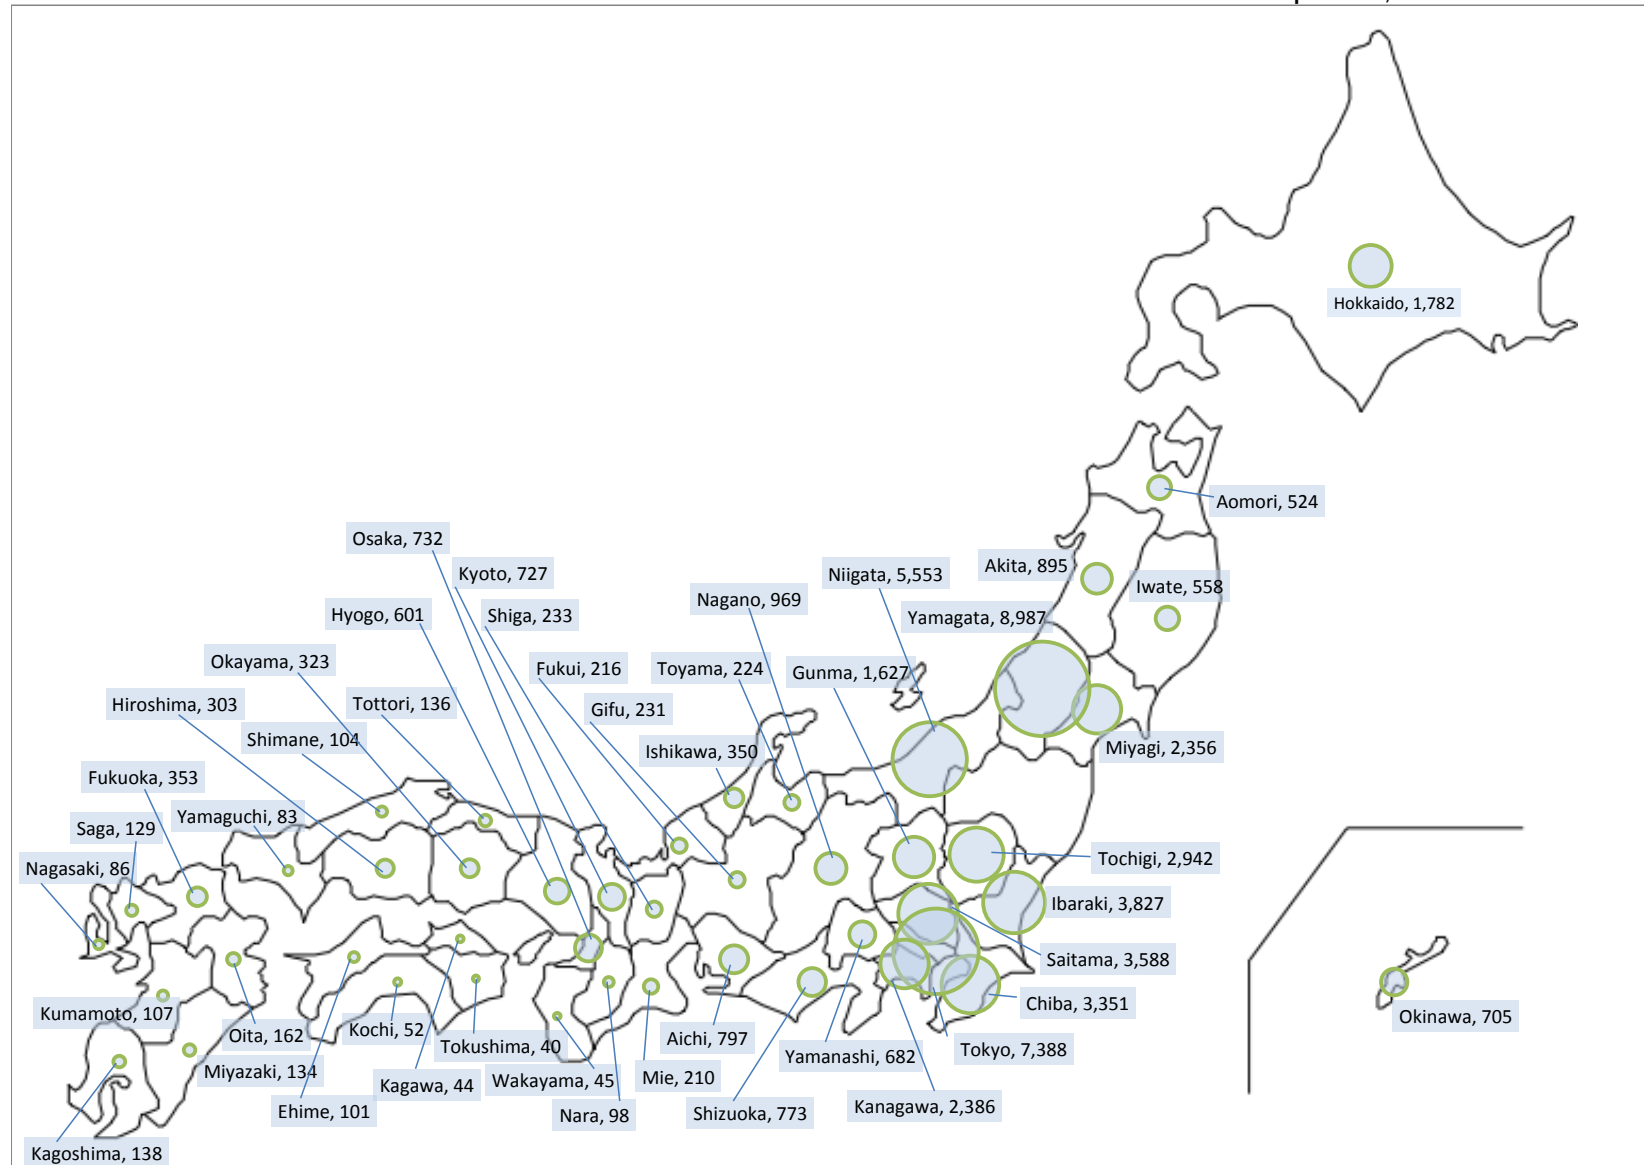

The Number of Evacuees from Fukushima Prefecture to Other Prefectures as of May.17,2013

※Map modified from data provided by Fukushima Prefectural Government, extracted the number of evacuees from Fukushima from the original research data “The number of evacuees caused by earthquake disaster based on the area for refuge” by The Reconstruction Agency

The Number of Evacuees from Fukushima Prefecture to Other Prefectures as of April.15,2013

※Map modified from data provided by Fukushima Prefectural Government, extracted the number of evacuees from Fukushima from the original research data “The number of evacuees caused by earthquake disaster based on the area for refuge” by The Reconstruction Agency

The Number of Evacuees from Fukushima Prefecture to Other Prefectures as of Mar.7,2013

※Map modified from data provided by Fukushima Prefectural Government, extracted the number of evacuees from Fukushima from the original research data “The number of evacuees caused by earthquake disaster based on the area for refuge” by The Reconstruction Agency

The Number of Evacuees from Fukushima Prefecture to Other Prefectures as of Feb.7,2013

※Map modified from data provided by Fukushima Prefectural Government, extracted the number of evacuees from Fukushima from the original research data “The number of evacuees caused by earthquake disaster based on the area for refuge” by The Reconstruction Agency