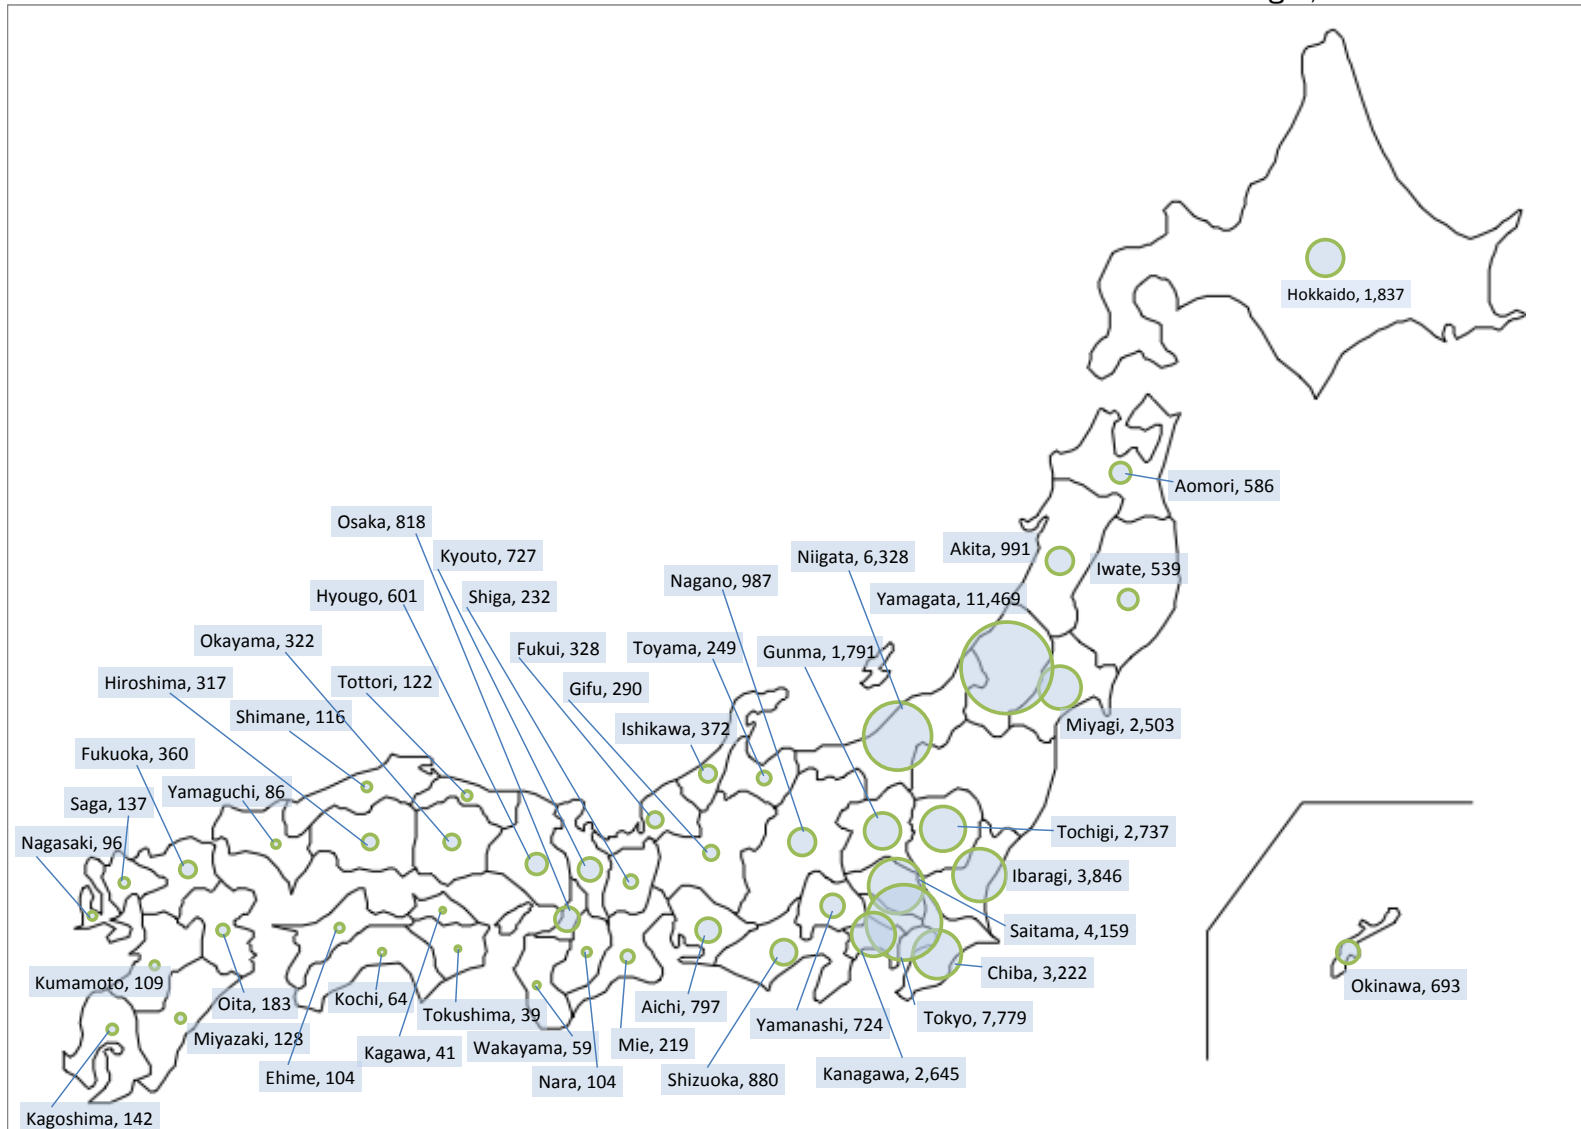

The Number of Evacuees from Fukushima Prefecture to Other Prefectures as of Aug.2,2012

※Map modified from data provided by Fukushima Prefectural Government, extracted the number of evacuees from Fukushima from the original research data “The number of evacuees caused by earthquake disaster based on the area for refuge” by The Reconstruction Agency