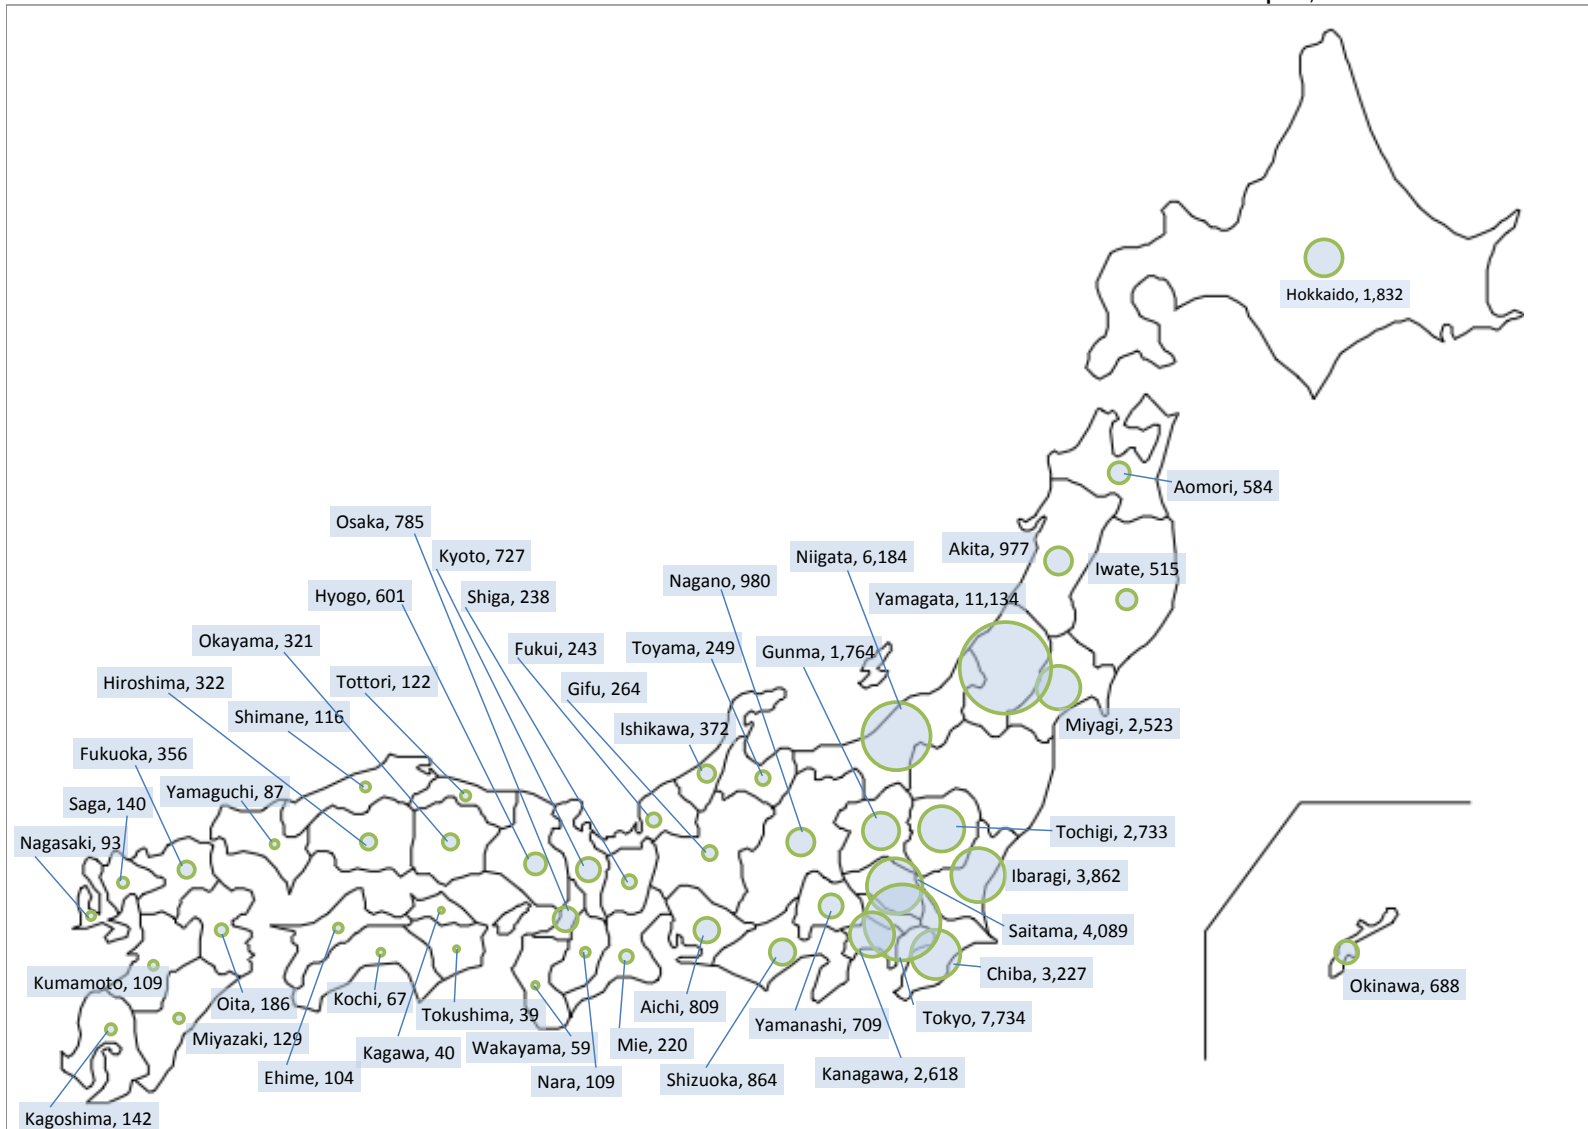

The Number of Evacuees from Fukushima Prefecture to Other Prefectures as of Sep.6,2012

※Map modified from data provided by Fukushima Prefectural Government, extracted the number of evacuees from Fukushima from the original research data “The number of evacuees caused by earthquake disaster based on the area for refuge” by The Reconstruction Agency